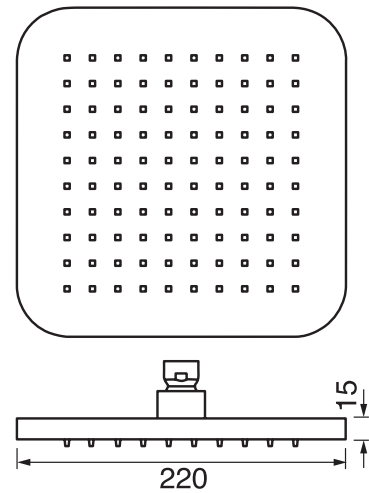

## ARONA #33SD32

Square Shower Design – 2 outlets  
Système de douche design carré – 2 sorties

 .99 Chrome

## #6019

18" shower arm with square flange

1/2" Male NPT inlet  
Sliding flange

Finish: Chrome (#99)

## Kuky #6063

Square with rounded corners rain head

15 mm in thickness  
Easy clean nozzles  
ABS chrome plated  
2.5 GPM (9.5 L/min.)

Finish: Chrome (#99)