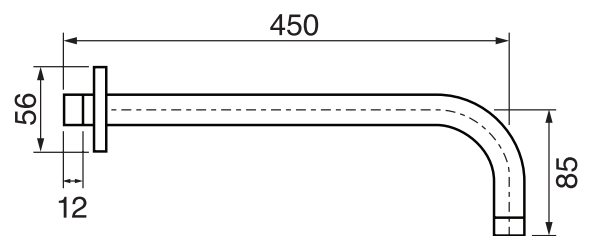

## ARONA #33SD32

Square Shower Design – 2 outlets  
Système de douche design carré – 2 sorties

 .99 Chrome

## #6019

18" shower arm with square flange

1/2" Male NPT inlet  
Sliding flange

Finish: Chrome (#99)

## Kuky #6063

Square with rounded corners rain head

15 mm in thickness  
Easy clean nozzles  
ABS chrome plated  
2.5 GPM (9.5 L/min.)

Finish: Chrome (#99)