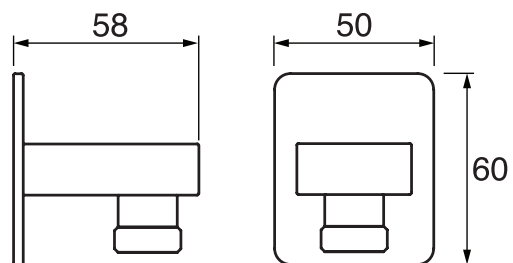

ARONA #33SD30

Square Shower Design – 2 outlets
Système de douche design carré – 2 sorties

 .99 Chrome

#6019

18" shower arm with square flange

1/2" Male NPT inlet
Sliding flange

Finish: Chrome (#99)

Kuky #6063

Square with rounded corners rain head

15 mm in thickness
Easy clean nozzles
ABS chrome plated
2.5 GPM (9.5 L/min.)

Finish: Chrome (#99)

#75117

Shower rail kit

Includes bar, hose and hand shower
Single spray hand shower
Easy clean nozzles
2 GPM (7.5 L/min.)

Finish: Chrome (#99)

Lina #6029

Wall supply elbow

1/2" male NPT inlet
Easy slide installation

Finish: Chrome (#99)