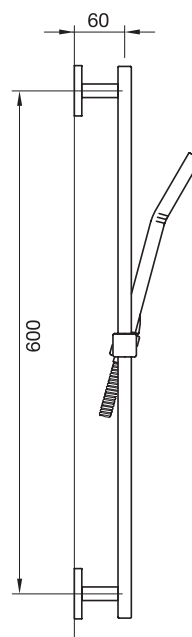

ARONA #33SD30

Square Shower Design – 2 outlets
Système de douche design carré – 2 sorties

 .99 Chrome

#6019

18" shower arm with square flange

1/2" Male NPT inlet
Sliding flange

Finish: Chrome (#99)

Kuky #6063

Square with rounded corners rain head

15 mm in thickness
Easy clean nozzles
ABS chrome plated
2.5 GPM (9.5 L/min.)

Finish: Chrome (#99)

#75117

Shower rail kit

Includes bar, hose and hand shower
Single spray hand shower
Easy clean nozzles
2 GPM (7.5 L/min.)

Finish: Chrome (#99)

Lina #6029

Wall supply elbow

1/2" male NPT inlet
Easy slide installation

Finish: Chrome (#99)