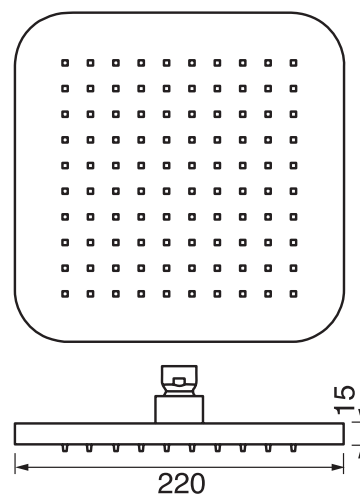

ARONA #33SD30

Square Shower Design – 2 outlets
Système de douche design carré – 2 sorties

 .99 Chrome

#6019

18" shower arm with square flange

1/2" Male NPT inlet
Sliding flange

Finish: Chrome (#99)

Kuky #6063

Square with rounded corners rain head

15 mm in thickness
Easy clean nozzles
ABS chrome plated
2.5 GPM (9.5 L/min.)

Finish: Chrome (#99)

#75117

Shower rail kit

Includes bar, hose and hand shower
Single spray hand shower
Easy clean nozzles
2 GPM (7.5 L/min.)

Finish: Chrome (#99)

Lina #6029

Wall supply elbow

1/2" male NPT inlet
Easy slide installation

Finish: Chrome (#99)