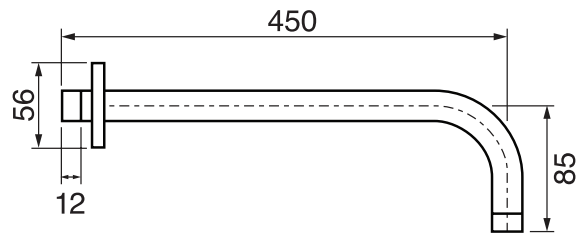

ARONA #33SD30

Square Shower Design – 2 outlets
Système de douche design carré – 2 sorties

 .99 Chrome

#6019

18" shower arm with square flange

1/2" Male NPT inlet
Sliding flange

Finish: Chrome (#99)

Kuky #6063

Square with rounded corners rain head

15 mm in thickness
Easy clean nozzles
ABS chrome plated
2.5 GPM (9.5 L/min.)

Finish: Chrome (#99)

#75117

Shower rail kit

Includes bar, hose and hand shower
Single spray hand shower
Easy clean nozzles
2 GPM (7.5 L/min.)

Finish: Chrome (#99)

Lina #6029

Wall supply elbow

1/2" male NPT inlet
Easy slide installation

Finish: Chrome (#99)