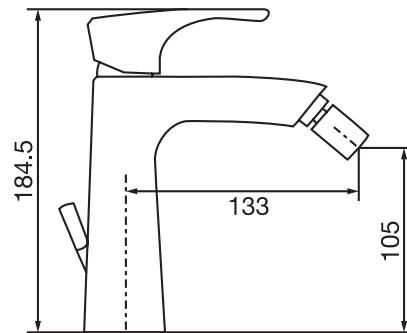

## Arona #33281

Single hole bidet faucet

Includes mechanical pop up drain  
3/8" flexible supply lines  
Swivel aerator

Finish: Chrome (#99)