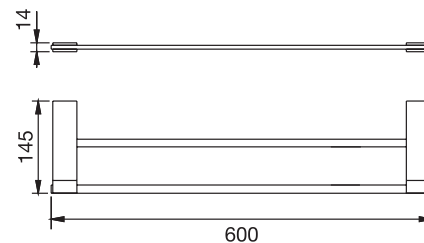

## Element #3325

24" double towel bar

Finish: Chrome (#99)