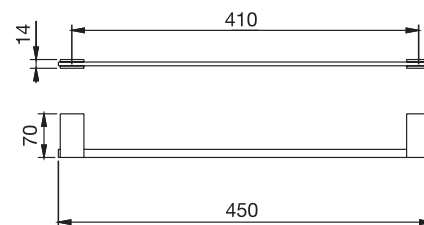

Element #3318

18" towel bar

Finish: Chrome (#99)