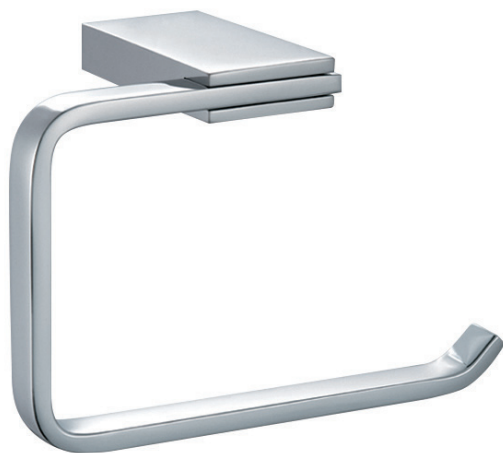

Element #3309

Single post paper holder

Finish: Chrome (#99)