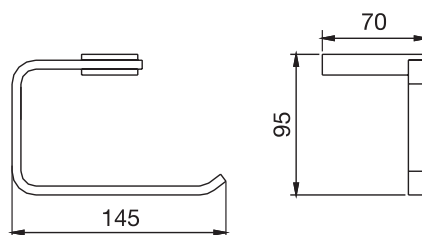

Element #3309

Single post paper holder

Finish: Chrome (#99)