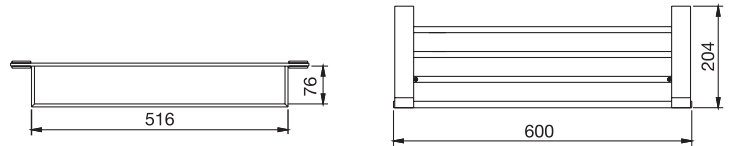

Element #3303

24" towel shelf with bar

Recommend that brackets are mounted into studs

Finish: Chrome (#99)