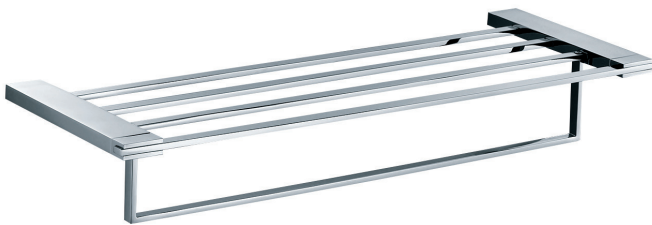

Element #3303

24" towel shelf with bar

Recommend that brackets are mounted into studs

Finish: Chrome (#99)