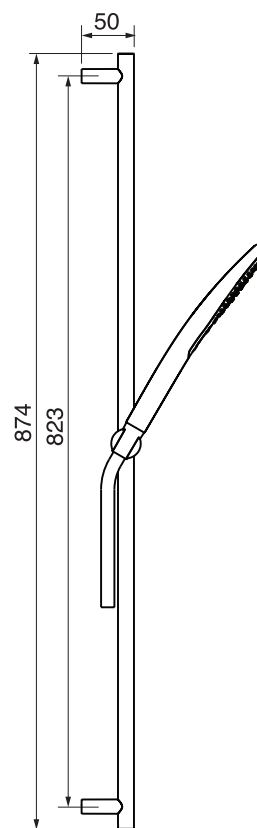

CaBano

Specs Sheet
Fiche technique

H30 #30SD33C

Square Shower Design – 3 outlets
Système de douche design carré – 3 sorties

 .99 Chrome

H3O #30403

PushGo thermostatic valve and trim set – 3 controls

Thermostatic valve with PushGo technology – 3 controls
Multiple outlets can be run simultaneously
Includes rough-in
Instant flow when on
5 GPM (18.9 L/min.)

Finish: Chrome (#99)

#6006

6" ceiling arm with round flange

1/2" Male NPT inlet
Sliding flange

Finish: Chrome (#99)

Kuky #6063

Square with rounded corners rain head

15 mm in thickness
Easy clean nozzles
ABS chrome plated
2.5 GPM (9.5 L/min.)

Finish: Chrome (#99)

#75118

Shower rail kit

Includes bar, hose and hand shower
2 position spray
Easy clean nozzles
2.5 GPM (9.5 L/min.)

Finish: Chrome (#99)

#6032

Round wall supply elbow

1/2" female inlet

Finish: Chrome (#99)

Generation #4938

Tub spout

1/2" male NPT inlet

Finish: Chrome (#99)