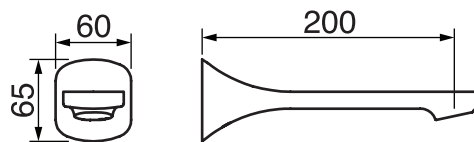

CaBano

Specs Sheet
Fiche technique

H30 #30SD33C

Square Shower Design – 3 outlets
Système de douche design carré – 3 sorties

 .99 Chrome

H3O #30403

PushGo thermostatic valve and trim set – 3 controls

Thermostatic valve with PushGo technology – 3 controls
Multiple outlets can be run simultaneously
Includes rough-in
Instant flow when on
5 GPM (18.9 L/min.)

Finish: Chrome (#99)

#75118

Shower rail kit

Includes bar, hose and hand shower
2 position spray
Easy clean nozzles
2.5 GPM (9.5 L/min.)

Finish: Chrome (#99)

#6032

Round wall supply elbow

1/2" female inlet

Finish: Chrome (#99)

Generation #4938

Tub spout

1/2" male NPT inlet

Finish: Chrome (#99)