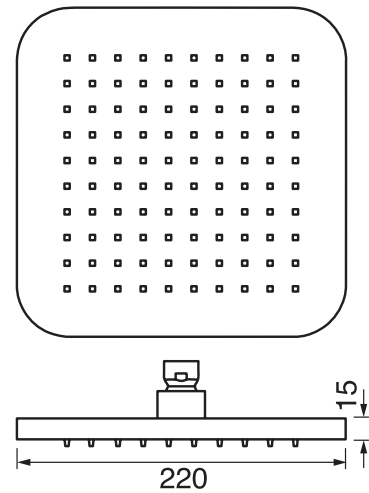

CaBano

Specs Sheet
Fiche technique

H30 #30SD33C

Square Shower Design – 3 outlets
Système de douche design carré – 3 sorties

 .99 Chrome

H3O #30403

PushGo thermostatic valve and trim set – 3 controls

Thermostatic valve with PushGo technology – 3 controls
Multiple outlets can be run simultaneously
Includes rough-in
Instant flow when on
5 GPM (18.9 L/min.)

Finish: Chrome (#99)

#6006

6" ceiling arm with round flange

1/2" Male NPT inlet
Sliding flange

Finish: Chrome (#99)

Kuky #6063

Square with rounded corners rain head

15 mm in thickness
Easy clean nozzles
ABS chrome plated
2.5 GPM (9.5 L/min.)

Finish: Chrome (#99)

#75118

Shower rail kit

Includes bar, hose and hand shower
2 position spray
Easy clean nozzles
2.5 GPM (9.5 L/min.)

Finish: Chrome (#99)

#6032

Round wall supply elbow

1/2" female inlet

Finish: Chrome (#99)

Generation #4938

Tub spout

1/2" male NPT inlet

Finish: Chrome (#99)