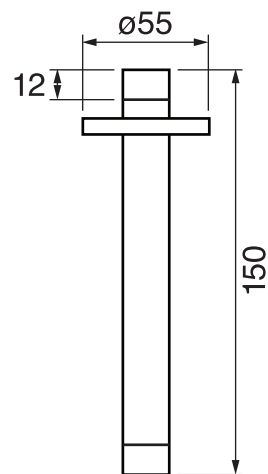

CaBano

Specs Sheet
Fiche technique

H30 #30SD33C

Square Shower Design – 3 outlets
Système de douche design carré – 3 sorties

 .99 Chrome

H3O #30403

PushGo thermostatic valve and trim set – 3 controls

Thermostatic valve with PushGo technology – 3 controls
Multiple outlets can be run simultaneously
Includes rough-in
Instant flow when on
5 GPM (18.9 L/min.)

Finish: Chrome (#99)

#6006

6" ceiling arm with round flange

1/2" Male NPT inlet
Sliding flange

Finish: Chrome (#99)

Kuky #6063

Square with rounded corners rain head

15 mm in thickness
Easy clean nozzles
ABS chrome plated
2.5 GPM (9.5 L/min.)

Finish: Chrome (#99)

#75118

Shower rail kit

Includes bar, hose and hand shower
2 position spray
Easy clean nozzles
2.5 GPM (9.5 L/min.)

Finish: Chrome (#99)

#6032

Round wall supply elbow

1/2" female inlet

Finish: Chrome (#99)

Generation #4938

Tub spout

1/2" male NPT inlet

Finish: Chrome (#99)