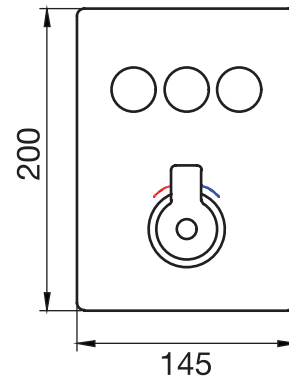

CaBano

Specs Sheet
Fiche technique

H30 #30SD33C

Square Shower Design – 3 outlets
Système de douche design carré – 3 sorties

 .99 Chrome

H3O #30403

PushGo thermostatic valve and trim set – 3 controls

Thermostatic valve with PushGo technology – 3 controls
Multiple outlets can be run simultaneously
Includes rough-in
Instant flow when on
5 GPM (18.9 L/min.)

Finish: Chrome (#99)

#6006

6" ceiling arm with round flange

1/2" Male NPT inlet
Sliding flange

Finish: Chrome (#99)

Kuky #6063

Square with rounded corners rain head

15 mm in thickness
Easy clean nozzles
ABS chrome plated
2.5 GPM (9.5 L/min.)

Finish: Chrome (#99)

#75118

Shower rail kit

Includes bar, hose and hand shower
2 position spray
Easy clean nozzles
2.5 GPM (9.5 L/min.)

Finish: Chrome (#99)

#6032

Round wall supply elbow

1/2" female inlet

Finish: Chrome (#99)

Generation #4938

Tub spout

1/2" male NPT inlet

Finish: Chrome (#99)