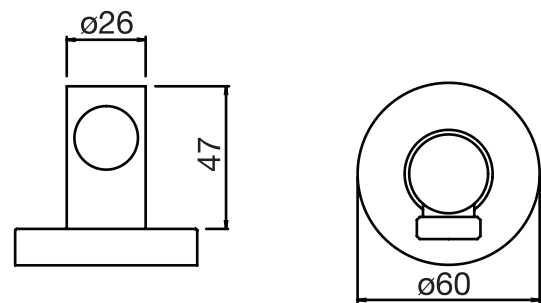

CaBano

Specs Sheet
Fiche technique

H30 #30SD33C

Square Shower Design – 3 outlets
Système de douche design carré – 3 sorties

 .99 Chrome

H3O #30403

PushGo thermostatic valve and trim set – 3 controls

Thermostatic valve with PushGo technology – 3 controls
Multiple outlets can be run simultaneously
Includes rough-in
Instant flow when on
5 GPM (18.9 L/min.)

Finish: Chrome (#99)

#75118

Shower rail kit

Includes bar, hose and hand shower
2 position spray
Easy clean nozzles
2.5 GPM (9.5 L/min.)

Finish: Chrome (#99)

#6032

Round wall supply elbow

1/2" female inlet

Finish: Chrome (#99)

Generation #4938

Tub spout

1/2" male NPT inlet

Finish: Chrome (#99)