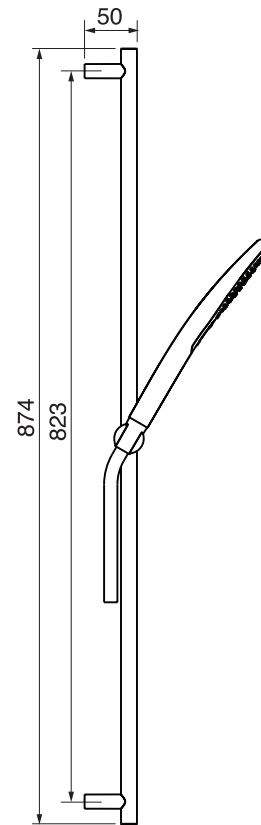

CaBano

Specs Sheet
Fiche technique

H3O #30SD32

Square Shower Design – 3 outlets
Système de douche design carré – 3 sorties

 .99 Chrome

H3O #30403

PushGo thermostatic valve and trim set – 3 controls

Thermostatic valve with PushGo technology – 3 controls
Multiple outlets can be run simultaneously
Includes rough-in
Instant flow when on
5 GPM (18.9 L/min.)

Finish: Chrome (#99)

H30 #6067

Wall mount rain head

Ceiling arm included
2 function rain shower with rain stream
Easy clean nozzles
2 GPM (7.5 L/min.)

Finish: Chrome (#99)

#75118

Shower rail kit

Includes bar, hose and hand shower
2 position spray
Easy clean nozzles
2.5 GPM (9.5 L/min.)

Finish: Chrome (#99)

#6032

Round wall supply elbow

1/2" female inlet

Finish: Chrome (#99)