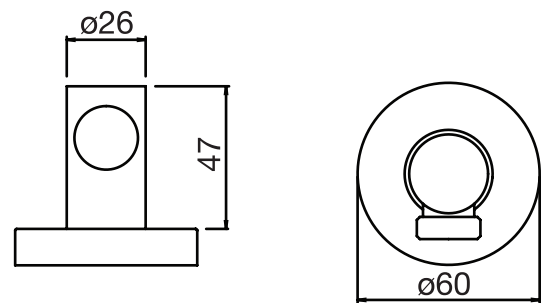

CaBano

Specs Sheet
Fiche technique

H3O #30SD32

Square Shower Design – 3 outlets
Système de douche design carré – 3 sorties

 .99 Chrome

H3O #30403

PushGo thermostatic valve and trim set – 3 controls

Thermostatic valve with PushGo technology – 3 controls
Multiple outlets can be run simultaneously
Includes rough-in
Instant flow when on
5 GPM (18.9 L/min.)

Finish: Chrome (#99)

H30 #6067

Wall mount rain head

Ceiling arm included
2 function rain shower with rain stream
Easy clean nozzles
2 GPM (7.5 L/min.)

Finish: Chrome (#99)

#75118

Shower rail kit

Includes bar, hose and hand shower
2 position spray
Easy clean nozzles
2.5 GPM (9.5 L/min.)

Finish: Chrome (#99)

#6032

Round wall supply elbow

1/2" female inlet

Finish: Chrome (#99)