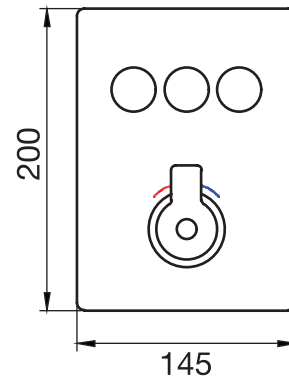

CaBano

Specs Sheet
Fiche technique

H3O #30SD32

Square Shower Design – 3 outlets
Système de douche design carré – 3 sorties

 .99 Chrome

H3O #30403

PushGo thermostatic valve and trim set – 3 controls

Thermostatic valve with PushGo technology – 3 controls
Multiple outlets can be run simultaneously
Includes rough-in
Instant flow when on
5 GPM (18.9 L/min.)

Finish: Chrome (#99)

H30 #6067

Wall mount rain head

Ceiling arm included
2 function rain shower with rain stream
Easy clean nozzles
2 GPM (7.5 L/min.)

Finish: Chrome (#99)

#75118

Shower rail kit

Includes bar, hose and hand shower
2 position spray
Easy clean nozzles
2.5 GPM (9.5 L/min.)

Finish: Chrome (#99)

#6032

Round wall supply elbow

1/2" female inlet

Finish: Chrome (#99)