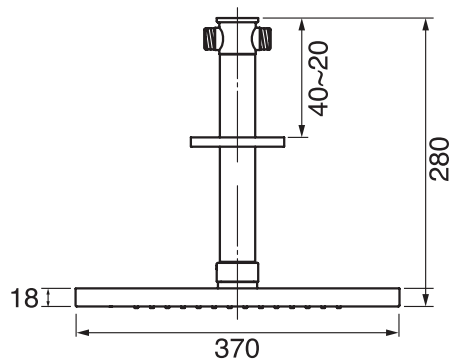

CaBano

Specs Sheet
Fiche technique

H3O #30SD32

Square Shower Design – 3 outlets
Système de douche design carré – 3 sorties

 .99 Chrome

H3O #30403

PushGo thermostatic valve and trim set – 3 controls

Thermostatic valve with PushGo technology – 3 controls
Multiple outlets can be run simultaneously
Includes rough-in
Instant flow when on
5 GPM (18.9 L/min.)

Finish: Chrome (#99)

H30 #6067

Wall mount rain head

Ceiling arm included
2 function rain shower with rain stream
Easy clean nozzles
2 GPM (7.5 L/min.)

Finish: Chrome (#99)

#75118

Shower rail kit

Includes bar, hose and hand shower
2 position spray
Easy clean nozzles
2.5 GPM (9.5 L/min.)

Finish: Chrome (#99)

#6032

Round wall supply elbow

1/2" female inlet

Finish: Chrome (#99)