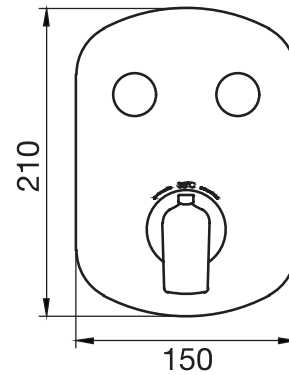

## GENERATION #28SD30

Square Shower Design – 2 outlets  
Système de douche design carré – 2 sorties

 .99 Chrome

## Generation #28402

PushGo thermostatic valve and trim set – 2 controls

Thermostatic valve with PushGo technology – 2 controls  
Multiple outlets can be run simultaneously  
Includes rough-in  
Instant flow when on  
5 GPM (18.9 L/min.)

## Kuky #6063

Square with rounded corners rain head

15 mm in thickness  
Easy clean nozzles  
ABS chrome plated  
2.5 GPM (9.5 L/min.)

Finish: Chrome (#99)