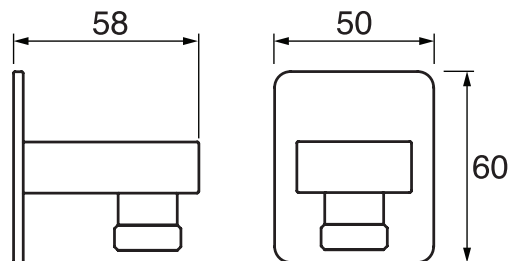

## Lina #6029

Wall supply elbow

1/2" male NPT inlet  
Easy slide installation

Finish: Chrome (#99)