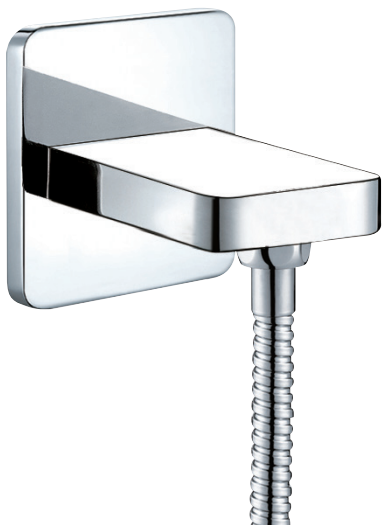

## #6018

18" shower arm with round flange

1/2" Male NPT inlet  
Sliding flange

Finish: Chrome (#99)

## Kuky #6063

Square with rounded corners rain head

15 mm in thickness  
Easy clean nozzles  
ABS chrome plated  
2.5 GPM (9.5 L/min.)

Finish: Chrome (#99)

## #75116

Shower rail kit

Includes bar, hose and hand shower  
Single spray hand shower  
Easy clean nozzles  
2 GPM (7.5 L/min.)

Finish: Chrome (#99)

## Lina #6029

Wall supply elbow

1/2" male NPT inlet  
Easy slide installation

Finish: Chrome (#99)