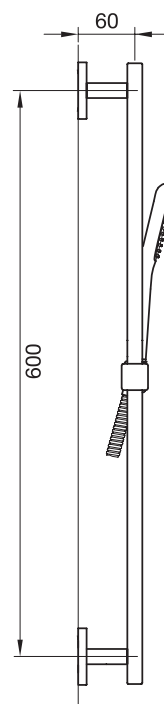

#75116

Shower rail kit

Includes bar, hose and hand shower
Single spray hand shower
Easy clean nozzles
2 GPM (7.5 L/min.)

Finish: Chrome (#99)