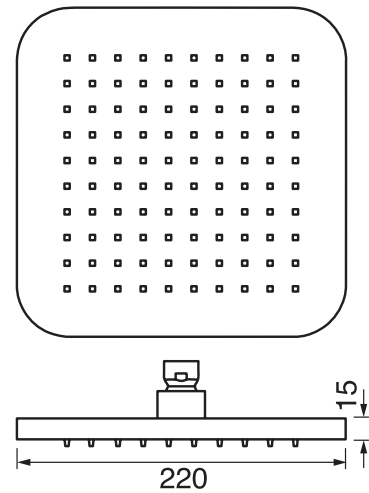

Kuky #6063

Square with rounded corners rain head

15 mm in thickness
Easy clean nozzles
ABS chrome plated
2.5 GPM (9.5 L/min.)

Finish: Chrome (#99)