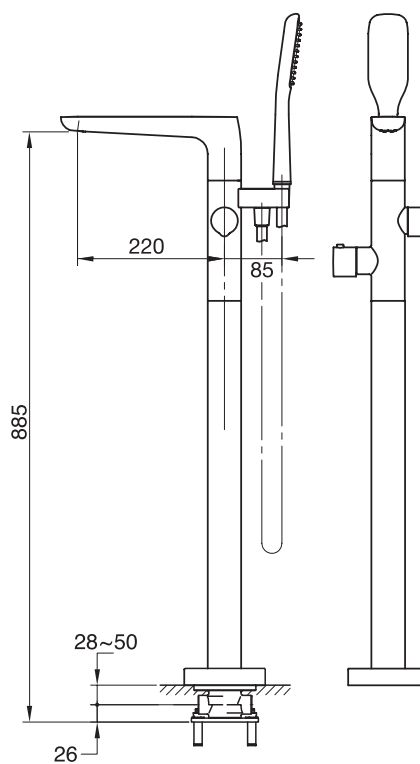

## Generation #28311

Thermostatic floor mount tub filler with hand shower

Includes rough-in  
Thermostatic control  
5 GPM (18.9 L/min.)

Finish: Chrome (#99)