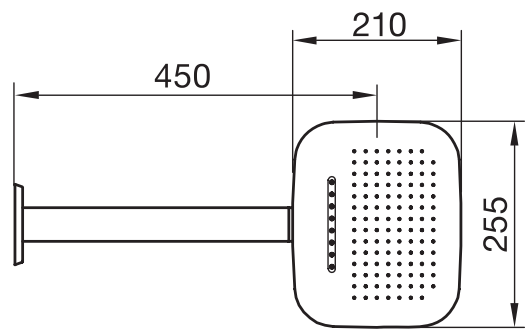

CaBano

Specs Sheet
Fiche technique

SMART #27SD35

Round Shower Design – 3 outlets
Système de douche design rond – 3 sorties

 .99 Chrome

Generation #6068

Wall mount rain head

Wall arm included
2 function rain shower with rain stream
Easy clean nozzles
2 GPM (7.5 L/min.)

Finish: Chrome (#99)

#75118

Shower rail kit

Includes bar, hose and hand shower
2 position spray
Easy clean nozzles
2.5 GPM (9.5 L/min.)

Finish: Chrome (#99)

#6032

Round wall supply elbow

1/2" female inlet