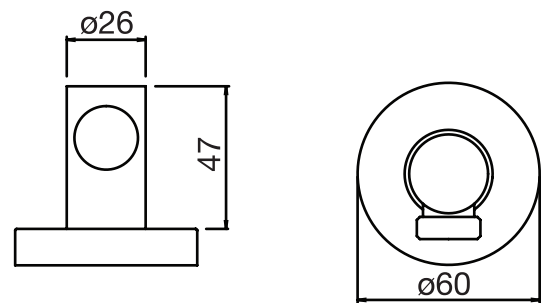

CaBano

Specs Sheet
Fiche technique

SMART #27SD35

Round Shower Design – 3 outlets
Système de douche design rond – 3 sorties

 .99 Chrome

Generation #6068

Wall mount rain head

Wall arm included
2 function rain shower with rain stream
Easy clean nozzles
2 GPM (7.5 L/min.)

Finish: Chrome (#99)

#75118

Shower rail kit

Includes bar, hose and hand shower
2 position spray
Easy clean nozzles
2.5 GPM (9.5 L/min.)

Finish: Chrome (#99)

#6032

Round wall supply elbow

1/2" female inlet