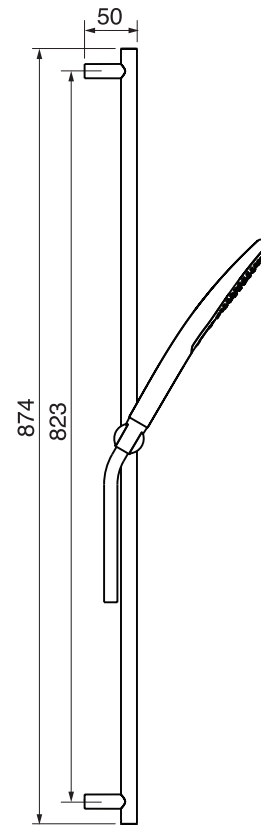

CaBano

Specs Sheet
Fiche technique

SMART #27SD35

Round Shower Design – 3 outlets
Système de douche design rond – 3 sorties

 .99 Chrome

Generation #6068

Wall mount rain head

Wall arm included
2 function rain shower with rain stream
Easy clean nozzles
2 GPM (7.5 L/min.)

Finish: Chrome (#99)

#75118

Shower rail kit

Includes bar, hose and hand shower
2 position spray
Easy clean nozzles
2.5 GPM (9.5 L/min.)

Finish: Chrome (#99)

#6032

Round wall supply elbow

1/2" female inlet