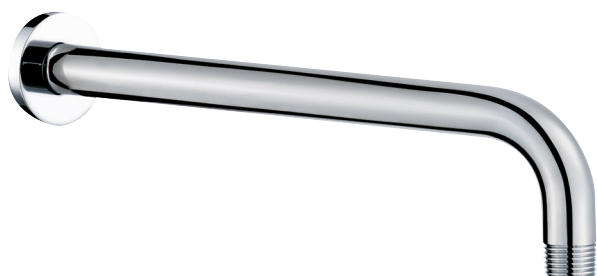

CaBano

Specs Sheet
Fiche technique

SMART #27SD30

Round Shower Design – 2 outlets
Système de douche design rond – 2 sorties

 .99 Chrome

#6018

18" shower arm with round flange

1/2" Male NPT inlet
Sliding flange

Finish: Chrome (#99)

Kuky #6063

Square with rounded corners rain head

15 mm in thickness
Easy clean nozzles
ABS chrome plated
2.5 GPM (9.5 L/min.)

Finish: Chrome (#99)

#75118

Shower rail kit

Includes bar, hose and hand shower
2 position spray
Easy clean nozzles
2.5 GPM (9.5 L/min.)

Finish: Chrome (#99)

#6032

Round wall supply elbow

1/2" female inlet

Finish: Chrome (#99)