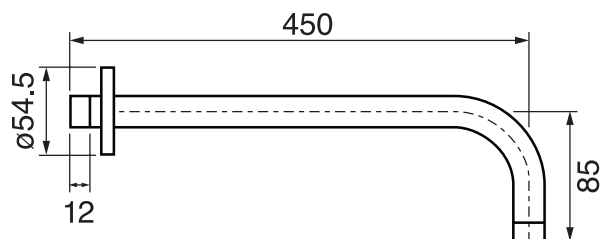

CaBano

Specs Sheet
Fiche technique

SMART #27SD30

Round Shower Design – 2 outlets
Système de douche design rond – 2 sorties

 .99 Chrome

#6018

18" shower arm with round flange

1/2" Male NPT inlet
Sliding flange

Finish: Chrome (#99)

Kuky #6063

Square with rounded corners rain head

15 mm in thickness
Easy clean nozzles
ABS chrome plated
2.5 GPM (9.5 L/min.)

Finish: Chrome (#99)

#75118

Shower rail kit

Includes bar, hose and hand shower
2 position spray
Easy clean nozzles
2.5 GPM (9.5 L/min.)

Finish: Chrome (#99)

#6032

Round wall supply elbow

1/2" female inlet

Finish: Chrome (#99)