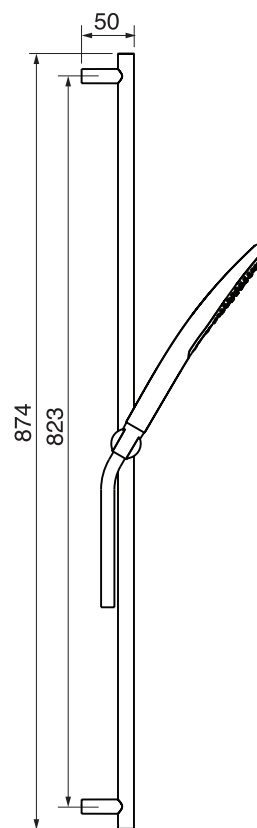

CaBano

Specs Sheet
Fiche technique

SMART #27SD30

Round Shower Design – 2 outlets
Système de douche design rond – 2 sorties

 .99 Chrome

#6018

18" shower arm with round flange

1/2" Male NPT inlet
Sliding flange

Finish: Chrome (#99)

Kuky #6063

Square with rounded corners rain head

15 mm in thickness
Easy clean nozzles
ABS chrome plated
2.5 GPM (9.5 L/min.)

Finish: Chrome (#99)

#75118

Shower rail kit

Includes bar, hose and hand shower
2 position spray
Easy clean nozzles
2.5 GPM (9.5 L/min.)

Finish: Chrome (#99)

#6032

Round wall supply elbow

1/2" female inlet

Finish: Chrome (#99)