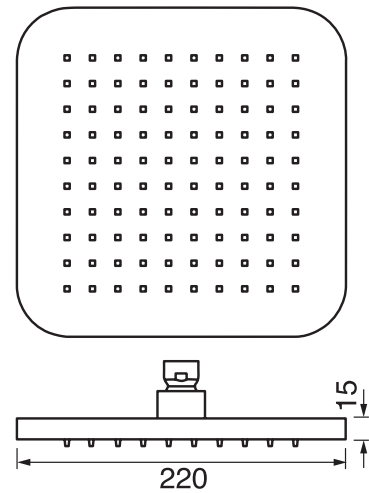

CaBano

Specs Sheet
Fiche technique

SMART #27SD30

Round Shower Design – 2 outlets
Système de douche design rond – 2 sorties

 .99 Chrome

#6018

18" shower arm with round flange

1/2" Male NPT inlet
Sliding flange

Finish: Chrome (#99)

Kuky #6063

Square with rounded corners rain head

15 mm in thickness
Easy clean nozzles
ABS chrome plated
2.5 GPM (9.5 L/min.)

Finish: Chrome (#99)

#75118

Shower rail kit

Includes bar, hose and hand shower
2 position spray
Easy clean nozzles
2.5 GPM (9.5 L/min.)

Finish: Chrome (#99)

#6032

Round wall supply elbow

1/2" female inlet

Finish: Chrome (#99)