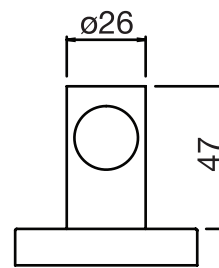

CaBano

Specs Sheet
Fiche technique

SMART #27SD30

Round Shower Design – 2 outlets
Système de douche design rond – 2 sorties

 .99 Chrome

#6018

18" shower arm with round flange

1/2" Male NPT inlet
Sliding flange

Finish: Chrome (#99)

Kuky #6063

Square with rounded corners rain head

15 mm in thickness
Easy clean nozzles
ABS chrome plated
2.5 GPM (9.5 L/min.)

Finish: Chrome (#99)

#75118

Shower rail kit

Includes bar, hose and hand shower
2 position spray
Easy clean nozzles
2.5 GPM (9.5 L/min.)

Finish: Chrome (#99)

#6032

Round wall supply elbow

1/2" female inlet

Finish: Chrome (#99)