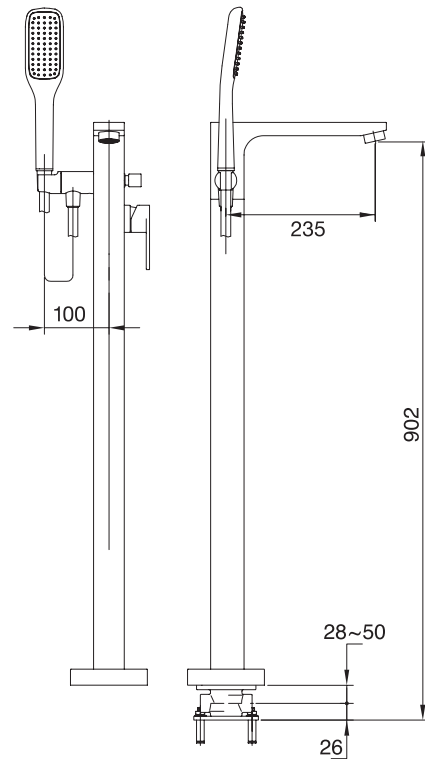

## Smart #27311

Floor mount tub filler with hand shower

Includes rough-in  
5 GPM (18.9 L/min.)

Finish: Chrome (#99)