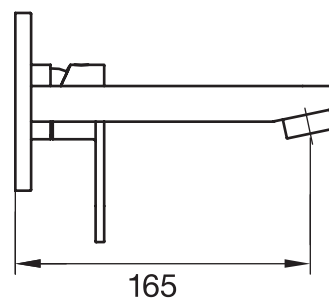

## Smart #27122

Wall mount basin faucet

Lead free brass  
Drain not included  
3/8" flexible supply hoses  
2 GPM (7.5 L/min.)

Finish: Chrome (#99)