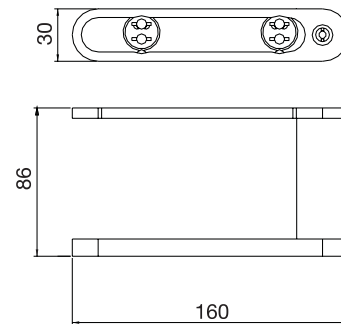

Infinity #2709

Paper holder

Finish: Chrome (#99)