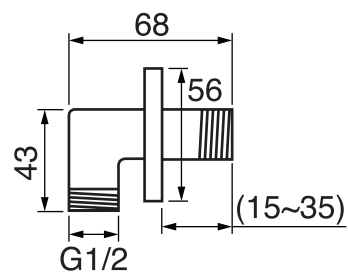

CaBano

Specs Sheet
Fiche technique

TECH 2.0 #20SD57

Round Shower Design – 2 outlets
Système de douche design rond – 2 sorties

 .99 Chrome

#6018

18" shower arm with round flange

1/2" Male NPT inlet
Sliding flange

Finish: Chrome (#99)

#6026

8" round thin rain head

4 mm in thickness
Easy clean nozzles
High polished stainless steel
2.5 GPM (9.5 L/min.)

Finish: Chrome (#99)

Razz #75147

Shower rail kit

Includes bar, hose and hand shower
3 position spray with massage
Easy clean nozzles
Flow restricted to 1.5 GPM (5.7 L/min.)

Finish: Matt Black (#175)

360 #6037

Round wall supply elbow

1/2" male NPT inlet
Sliding flange

Finish: Chrome (#99)