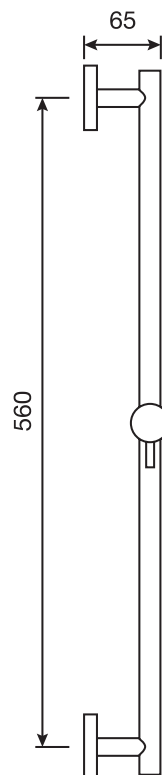

CaBano

Specs Sheet
Fiche technique

TECH 2.0 #20SD57

Round Shower Design – 2 outlets
Système de douche design rond – 2 sorties

 .99 Chrome

#6018

18" shower arm with round flange

1/2" Male NPT inlet
Sliding flange

Finish: Chrome (#99)

#6026

8" round thin rain head

4 mm in thickness
Easy clean nozzles
High polished stainless steel
2.5 GPM (9.5 L/min.)

Finish: Chrome (#99)

Razz #75147

Shower rail kit

Includes bar, hose and hand shower
3 position spray with massage
Easy clean nozzles
Flow restricted to 1.5 GPM (5.7 L/min.)

Finish: Matt Black (#175)

360 #6037

Round wall supply elbow

1/2" male NPT inlet
Sliding flange

Finish: Chrome (#99)