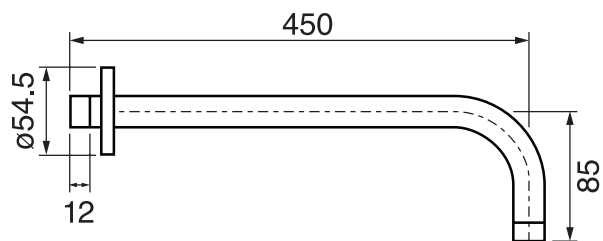

CaBano

Specs Sheet
Fiche technique

TECH 2.0 #20SD57

Round Shower Design – 2 outlets
Système de douche design rond – 2 sorties

 .99 Chrome

#6018

18" shower arm with round flange

1/2" Male NPT inlet
Sliding flange

Finish: Chrome (#99)

#6026

8" round thin rain head

4 mm in thickness
Easy clean nozzles
High polished stainless steel
2.5 GPM (9.5 L/min.)

Finish: Chrome (#99)

Razz #75147

Shower rail kit

Includes bar, hose and hand shower
3 position spray with massage
Easy clean nozzles
Flow restricted to 1.5 GPM (5.7 L/min.)

Finish: Matt Black (#175)

360 #6037

Round wall supply elbow

1/2" male NPT inlet
Sliding flange

Finish: Chrome (#99)