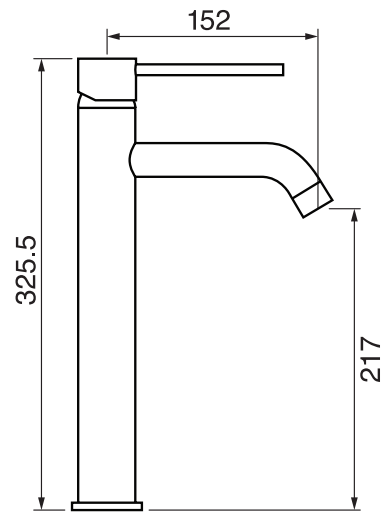

## Tech 2.0 #20501D

Single hole tall basin faucet

Includes push drain  
3/8" flexible supply hoses  
1.5 GPM (5.7 L/min.)

Finish: Chrome (#99)