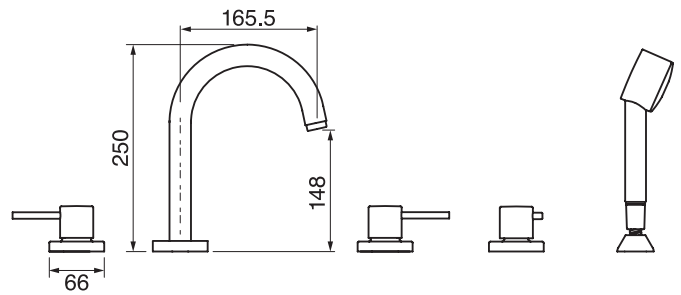

Tech 2.0 #20305

5 piece deck mount tub filler with spray

8 GPM (30.3 L/min.)

Finish: Chrome (#99)