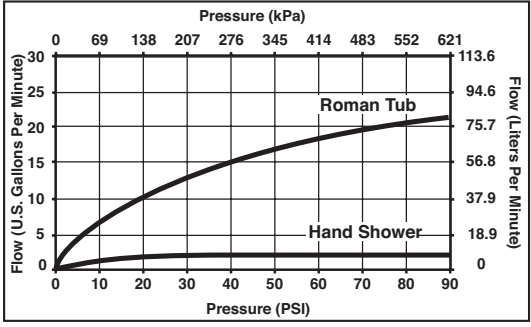

Delta reserves the right (1) to make changes in specifications and materials, and (2) to change or discontinue models, both without notice or obligation. Dimensions are for reference only. See current full-line price book or www.brizo.com for finish options and product availability.
BSP-B-T67380-LHP Rev. F