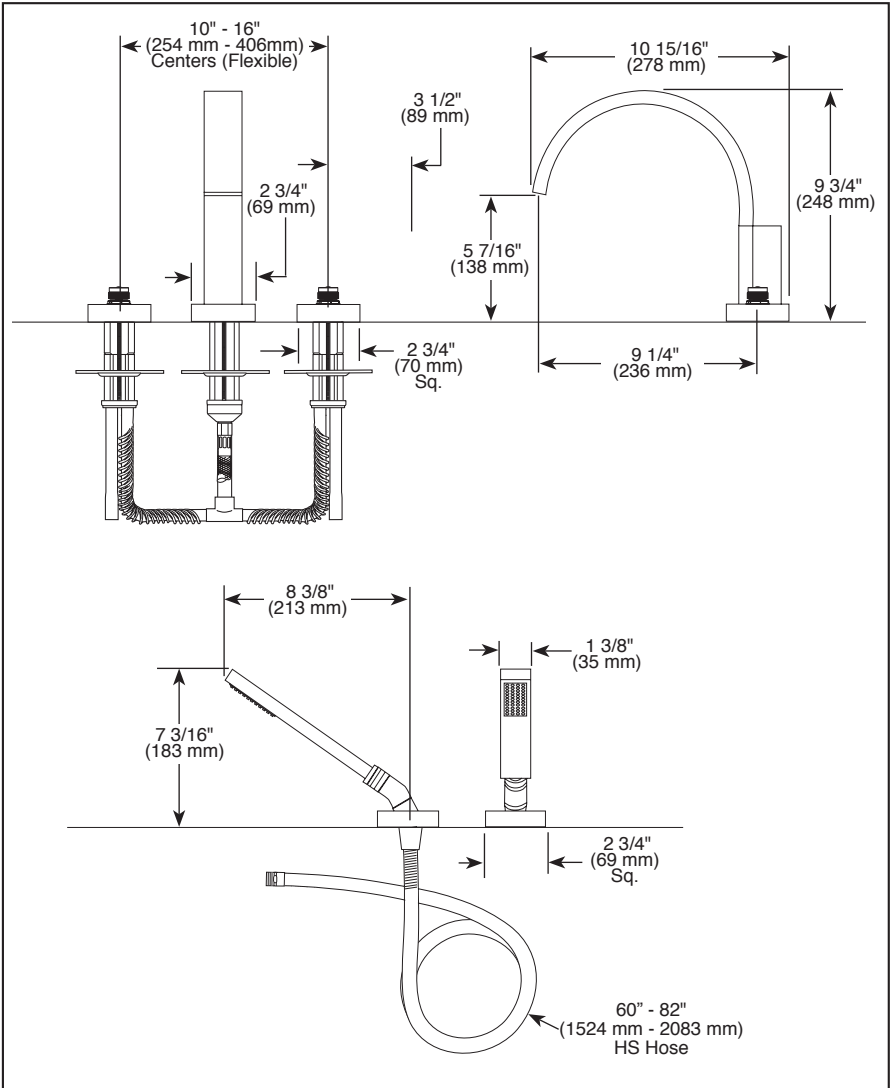

▲ Designate proper finish suffix

BRIZO®

ROMAN TUB/WHIRLPOOL FAUCET TRIM

- Siderna® Bath Collection
- Three Hole Installation (T67380)
- Four Hole Installation (T67480)
- Rough-In Kit Must Also be Ordered to Complete Installation (R64707 for four hole and R62707 for three hole)

1. **STANDARD SPECIFICATIONS:**
2. Trim Only for two handle Roman Tub faucet for concealed mounting.
   - 10 15/16" (278 mm) long, 9 3/4" (248 mm) high slip-on rigid spout.
   - Temperature and volume controlled with handles.
   - Rough-In kit must also be ordered to complete installation (R64707 for four hole and R62707 for three hole). There are separate specification sheets on each rough-in kit if more details are required.
   - Handshower includes double check valves for backflow prevention (T67480 & T67481).
   - Handshower flows 2.0 gpm @ 80 psi.
   - Minimum 5" (127 mm) to maximum 8" (203 mm) distance between holes.
   - Accommodates up to 2 1/2" deck thickness.
   - Handles sold separately.
   - 60" - 82" (1524 mm - 2083 mm) stretchable finished metal hose.

1. **WARRANTY**
2. Lifetime limited warranty on parts (other than electronic parts and batteries) and finishes: or, for commercial users, for 5 years from date of purchase.
   - 5 year limited warranty on electronic parts (other than batteries); or, for commercial users, for 1 year from the date of purchase. No warranty is provided on batteries.

1. **COMPLIES WITH:**
2. ASME A112.18.1 / CSA B125.1
   - ♿ Indicates compliance to ICC/ANSI A117.1 - Valve control only.