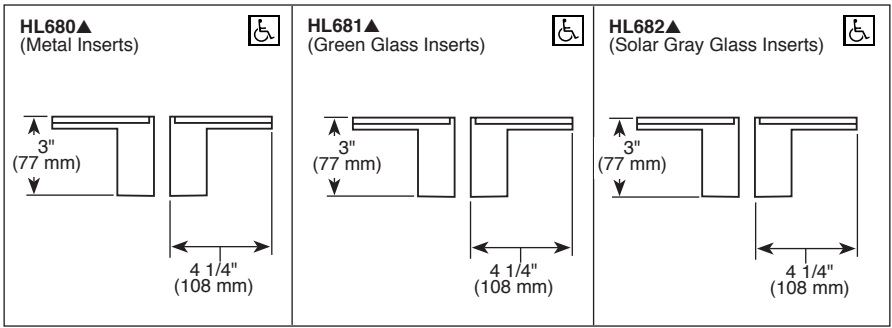

▲ Designate proper finish suffix

BRIZO®

ROMAN TUB/WHIRLPOOL FAUCET TRIM

- Siderna® Bath Collection
- Three Hole Installation (T67380)
- Four Hole Installation (T67480)
- Rough-In Kit Must Also be Ordered to Complete Installation (R64707 for four hole and R62707 for three hole)

1. **STANDARD SPECIFICATIONS:**
2. Trim Only for two handle Roman Tub faucet for concealed mounting.
   - 10 15/16" (278 mm) long, 9 3/4" (248 mm) high slip-on rigid spout.
   - Temperature and volume controlled with handles.
   - Rough-In kit must also be ordered to complete installation (R64707 for four hole and R62707 for three hole). There are separate specification sheets on each rough-in kit if more details are required.
   - Handshower includes double check valves for backflow prevention (T67480 & T67481).
   - Handshower flows 2.0 gpm @ 80 psi.
   - Minimum 5" (127 mm) to maximum 8" (203 mm) distance between holes.
   - Accommodates up to 2 1/2" deck thickness.
   - Handles sold separately.
   - 60" - 82" (1524 mm - 2083 mm) stretchable finished metal hose.

1. **WARRANTY**
2. Lifetime limited warranty on parts (other than electronic parts and batteries) and finishes: or, for commercial users, for 5 years from date of purchase.
   - 5 year limited warranty on electronic parts (other than batteries); or, for commercial users, for 1 year from the date of purchase. No warranty is provided on batteries.

1. **COMPLIES WITH:**
2. ASME A112.18.1 / CSA B125.1
   - ♿ Indicates compliance to ICC/ANSI A117.1 - Valve control only.