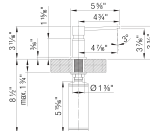

LATO Soap Dispenser, SKU 402305 402306 402307 402300 402303 402304 402574

brass SILGRANIT Colour Dual Finish

Product Features

- Solid brass/zamac construction
- Refillable from above the deck
- Suitable for liquid dish or hand soap
- 10 fl oz. (300 ml) capacity bottle

Specifications

Hole Size Required: 1-³/₈"

BLANCO soap dispensers can dispense liquid dish soap, hand soap, and even hand lotion. For best performance, and to prevent clogging, we recommend diluting soap with water using a 70/30 proportion.