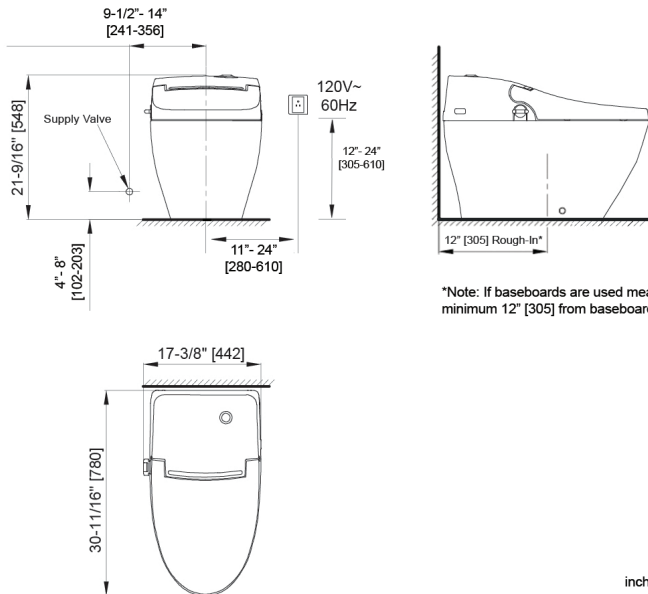

COLIN

ONE-PIECE INTELLIGENT TOILET E006-0331-U1

FEATURES

Dimensions	L 30-11/16" x W 17-3/8" x H 21-9/16"	
Weight	134.5 lbs	
Material Finish	Vitreous China and Polypropylene	
Color	White	
Water Consumption	Single Flush 1.28 GPF (4.8 LPF)	
Configuration	12" Rough-In	Customizable Integrated Bidet Seat
	Floor Mounted / Siphonic	Warm Air Dryer
	Elongated Bowl Shape	Deodorizer
	Manual and Remote Activated Flushing	Adjustable Self-Warming Seat
	Patented Tankless Technology	Instantly-Warm Water Temperature
	Patented Airless Siphonic Flushing (AST)	Adjustable shower flow and massaging
		Soft-Closing Seat and Lid
		Easy Clean Antibacterial Coating

CODES/STANDARDS

IAPMO EGS Listed
 ASME A112.4.2, ASME A112.18.1, CSA B125.1, UL 1431, CSA C22.2 64 and 678
 Single-Flush High Efficiency Toilet (HET) at 1.28 GPF
 MAP Listed - Highly Recommended Flush Performance

DETAILS

The Colin intelligent toilet is equipped with rear and front bidet washing, a warm-air dryer, a deodorizer, an intuitive night-light, automated flushing, Easy Clean glaze antibacterial protection, adjustable seat and water warming, and a convenient remote control. This toilet features a 12" Rough-In dimension and offers Single-Flush High Efficiency (HET) at 1.28GPF.