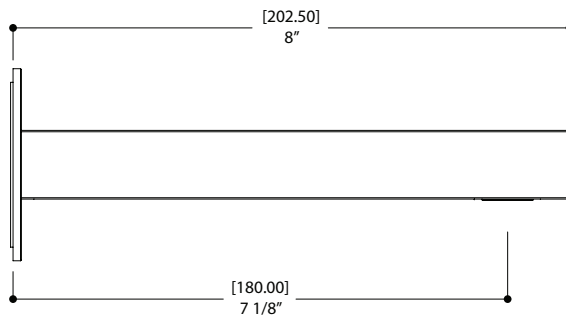

Aquabrass cannot be held responsible for any technical or typographical errors or omissions contained within this document and reserves the right to make changes without prior notice.