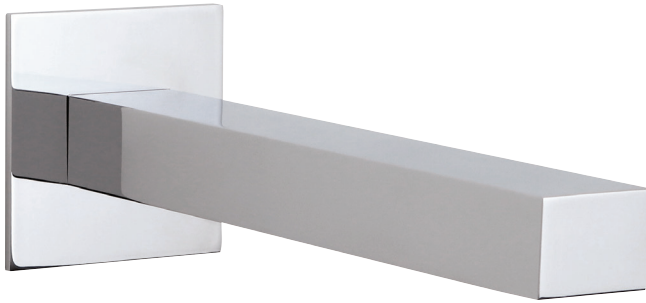

AQUABRASS #11732

ALT #90561
PROGETTO
AQUA

Tub spout

7" square tub spout

FEATURES

Solid brass construction
1/2" slip-fit connection

FINISHES

Standard
Polished chrome (pc)
Brushed nickel PVD (bnvd)
Electro Black (ebk)
Brushed Gold (bgd)