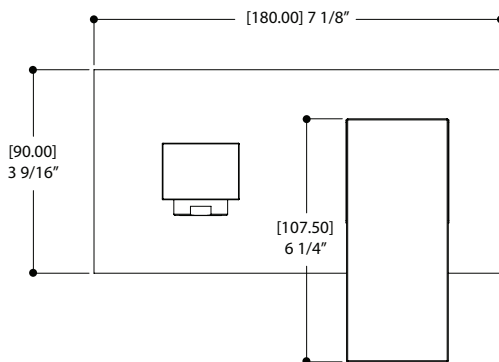

RIGA #20729

wallmount lavatory faucet

FEATURES

- LEAD FREE solid brass
- Concealed aerator
- Aerated water flow
- Single volume and temperature control lever
- Ceramic cartridge
- 1/2" female connections
- Water-efficient flow rate: 1.5 gpm (5.7 L/min.)
- Press pop-up drain included
- Rough-in valve included

CODE & COMPLIANCE

SPECS AT LARGE

Total spout projection: 7 11/16" Flow rate: 1.5 gpm (5.7 L/min)
 CC spout projection: 6 3/4"
 Total height: 3 9/16"

last revision : 10/03/2022