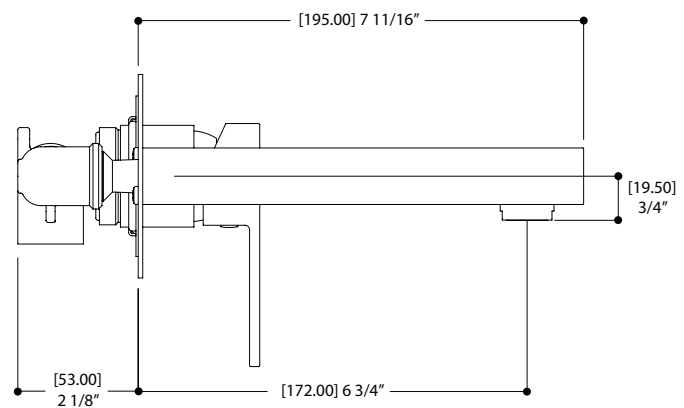

RIGA #20729

wallmount lavatory faucet

FEATURES

- LEAD FREE solid brass
- Concealed aerator
- Aerated water flow
- Single volume and temperature control lever
- Ceramic cartridge
- 1/2" female connections
- Water-efficient flow rate: 1.5 gpm (5.7 L/min.)
- Press pop-up drain included
- Rough-in valve included

CODE & COMPLIANCE

SPECS AT LARGE

Total spout projection: 7 11/16" Flow rate: 1.5 gpm (5.7 L/min)
 CC spout projection: 6 3/4"
 Total height: 3 9/16"

last revision : 10/03/2022