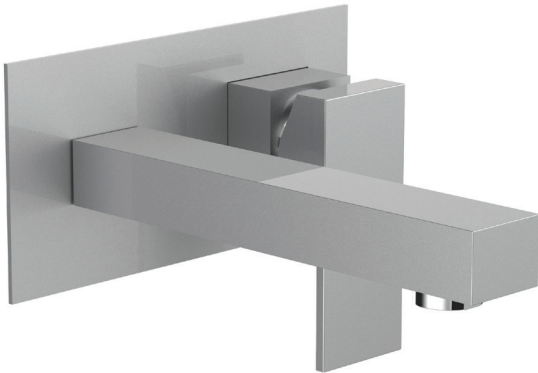

RIGA #20729

wallmount lavatory faucet

FEATURES

- LEAD FREE solid brass
- Concealed aerator
- Aerated water flow
- Single volume and temperature control lever
- Ceramic cartridge
- 1/2" female connections
- Water-efficient flow rate: 1.5 gpm (5.7 L/min.)
- Press pop-up drain included
- Rough-in valve included

FINISH

- Polished chrome (pc)
- Electro black (ebk)

WARRANTY

Limited lifetime warranty on all cartridges and also on the polished chrome finish. All other components and parts carry a limited five-year warranty.

CODE & COMPLIANCE

SPECS AT LARGE

Total spout projection: 7 11/16" Flow rate: 1.5 gpm (5.7 L/min)
 CC spout projection: 6 3/4"
 Total height: 3 9/16"

last revision : 10/03/2022