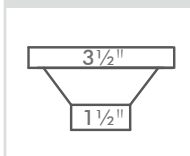

Zeffiro U 24" Single

Model Code: ZLC130U

Included Accessories

UMD	WK-06-40 CUPC	CARE KIT

Optional Accessories

Dimensions

Specifications

Description	Double bowl, Sink
Overall Sink Size	24" x 19" x 12" deep
Bowl Dimensions	22" x 17" x 12" deep
Installation	Undermount
Thickness	19 ga
Material	Stainless steel SUS304

Installation

Fixings	Undermount clips supplied
Template	CAD on request
Min Cabinet Size	27"
Waste Holes	2 x 3 1/2" round Compatible with waste disposal
Sealing Strip	N/A

Plumbing

Waste Fittings	2 x (3 1/2" x 1 1/2") basket waste included

Packaging

Carton Type	5-Pack, EPS protection & Carton
Gross Weight	45Lbs
Carton Size	34" x 22 1/8" x 18"
Package	5

SURFACE FINISH

WASTE KIT

MATERIAL

INSTALLATION OPTIONS

PROFILE

Limited 25 year Warranty: Zomodo Stainless Steel Sinks; Décor Living Innovations Inc. hereafter referred to as Décor, is pleased to offer a limited 25 year warranty with all Zomodo sinks used in normal domestic installations. Décor warrants its sinks to be free from all manufacturing defects in material and workmanship. Décor will repair or replace (at Décor's discretion), at no charge, excluding labour, any sink supplied by Décor that is proven to be defective under normal use. Please visit www.decor.ca to see full Terms & Conditions.

Zomodo Product Certification: All Zomodo pressed sinks and waste kits sold in Canada are CSA approved. All Zomodo sinks are tested and exceed the requirements of CSA standard ASME A112.19.3-2008/CSA B45.4-08 - Stainless steel plumbing fixtures. Our Waste kits are tested and exceed the requirements of cUPC Standard. Our faucets are tested and exceed both cUPC and CSA standards.