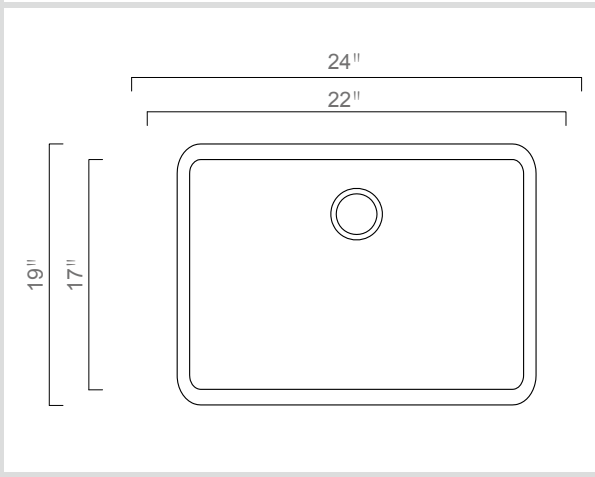

Zeffiro U 24" Single

Model Code: ZLC130U

Included Accessories

| | | |
|-----|---------------|----------|
| | | |
| UMD | WK-06-40 CUPC | CARE KIT |

Optional Accessories

| | | |
|--|--|--|
| | | |
| | | |

Dimensions

Specifications

| | |
|-------------------|------------------------|
| Description | Double bowl, Sink |
| Overall Sink Size | 24" x 19" x 12" deep |
| Bowl Dimensions | 22" x 17" x 12" deep |
| Installation | Undermount |
| Thickness | 19 ga |
| Material | Stainless steel SUS304 |

Installation

| | |
|------------------|--|
| Fixings | Undermount clips supplied |
| Template | CAD on request |
| Min Cabinet Size | 27" |
| Waste Holes | 2 x 3 1/2" round Compatible with waste disposal |
| Sealing Strip | N/A |

Plumbing

| | |
|----------------|---|
| Waste Fittings | 2 x (3 1/2" x 1 1/2") basket waste included |
|----------------|---|

Packaging

| | |
|--------------|---------------------------------|
| Carton Type | 5-Pack, EPS protection & Carton |
| Gross Weight | 45Lbs |
| Carton Size | 34" x 22 1/8" x 18" |
| Package | 5 |