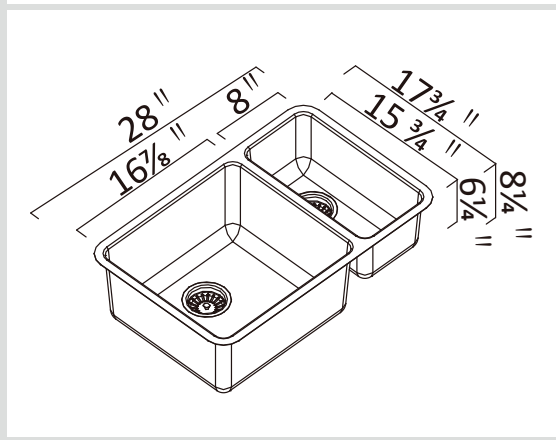

Dimensions

Specifications

Description	Double bowl, Sink
Overall Sink Size	28" x 17 3/4" x 8" deep
Bowl Dimensions	16 1/8" x 15 3/4" x 8 1/4" deep 8" x 15 1/4" x 6 1/4" deep
Installation	Undermount
Thickness	19 ga
Material	Stainless steel SUS304

Installation

Fixings	Undermount clips supplied
Template	zomodo.ca/product/ZFC220U
Min Cabinet Size	30"
Waste Holes	2 x 3 1/2" round Compatible with waste disposal
Sealing Strip	N/A

Plumbing

Waste Fittings	2 x (3 1/2" x 1 1/2") basket waste included

Packaging

Carton Type	5-Pack or Single Box Option
Gross Weight	5-Pack - 64 lbs Single Box - 14 lbs
Carton Size	5-Pack 30 3/8" x 20 3/8" x 17 3/8"

SURFACE FINISH

WASTE KIT

MATERIAL

INSTALLATION OPTIONS

PROFILE

Zomodo Product Certification: All Zomodo pressed sinks and waste kits sold in Canada are CSA approved. All Zomodo sinks are tested and exceed the requirements of CSA standard ASME A112.19.3-2008/CSA B45.4-08 - Stainless steel plumbing fixtures. Our Waste kits are tested and exceed the requirements of cUPC Standard. Our faucets are tested and exceed both cUPC and CSA standards.