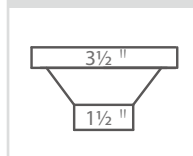

Montego Low Divide

Montego 31" Double 60/40

Model Code: MOC457DC

Included Accessories

Optional Accessories

Dimensions

Specifications

Description	Double bowl, Sink
Overall Sink Size	31 1/8" x 17 1/2" x 10" deep
Bowl Dimensions	18" x 16" x 10" deep 11" x 16" x 8" deep
Installation	Undermount
Thickness	18 ga
Material	Stainless steel SUS304

Installation

Fixings	Undermount clips supplied
Template	CAD on request
Min Cabinet Size	33"
Waste Holes	2 x 3 1/2" round Compatible with waste disposal
Sealing Strip	N/A

Plumbing

Waste Fittings	2 x (3 1/2" x 1 1/2") basket waste included

Packaging

Carton Type	EPS protection & Carton
Gross Weight	41.76Lbs
Carton Size	34 5/8" x 12 5/8" x 20 1/4"
Package	1

SURFACE FINISH

WASTE KIT

MATERIAL

INSTALLATION OPTIONS

PROFILE

Zomodo Product Certification: All Zomodo pressed sinks and waste kits sold in Canada are CSA approved. All Zomodo sinks are tested and exceed the requirements of CSA standard ASME A112.19.3-2008/CSA B45.4-08 - Stainless steel plumbing fixtures. Our Waste kits are tested and exceed the requirements of cUPC Standard. Our faucets are tested and exceed both cUPC and CSA standards.