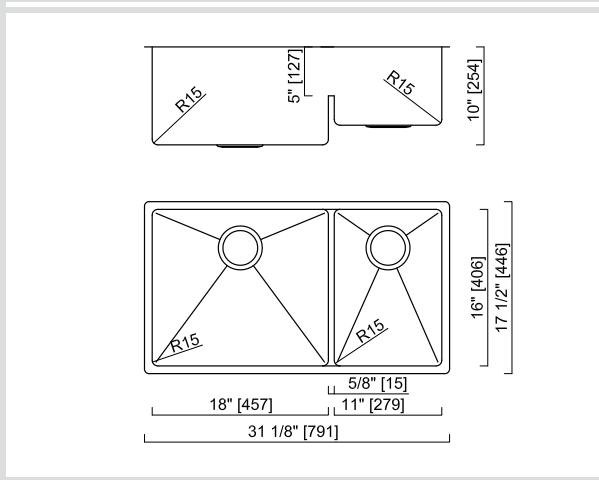

Dimensions

Specifications

Description	Double bowl, Sink
Overall Sink Size	31 1/8" x 17 1/2" x 10" deep
Bowl Dimensions	18" x 16" x 10" deep 11" x 16" x 8" deep
Installation	Undermount
Thickness	18 ga
Material	Stainless steel SUS304

Installation

Fixings	Undermount clips supplied
Template	CAD on request
Min Cabinet Size	33"
Waste Holes	2 x 3 1/2" round Compatible with waste disposal
Sealing Strip	N/A

Plumbing

Waste Fittings	2 x (3 1/2" x 1 1/2") basket waste included

Packaging

Carton Type	EPS protection & Carton
Gross Weight	41.76Lbs
Carton Size	34 5/8" x 12 5/8" x 20 1/4"
Package	1

SURFACE FINISH

WASTE KIT

MATERIAL

INSTALLATION OPTIONS

PROFILE

Zomodo Product Certification: All Zomodo pressed sinks and waste kits sold in Canada are CSA approved. All Zomodo sinks are tested and exceed the requirements of CSA standard ASME A112.19.3-2008/CSA B45.4-08 - Stainless steel plumbing fixtures. Our Waste kits are tested and exceed the requirements of cUPC Standard. Our faucets are tested and exceed both cUPC and CSA standards.