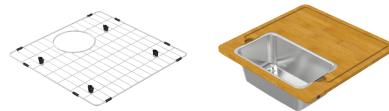

LUC130U-K2 (Deluxe Kit)

Lucia U 21.5" Single

5-Pack Code: LUC130U
Single Pack Code: LUC130U-S

Included Accessories

UMD	WK-06-40 CUPC	CARE KIT

Optional Accessories

DGC-LU130	CBB245C	COC-20
DTC-18	ASC400LU	DRC007