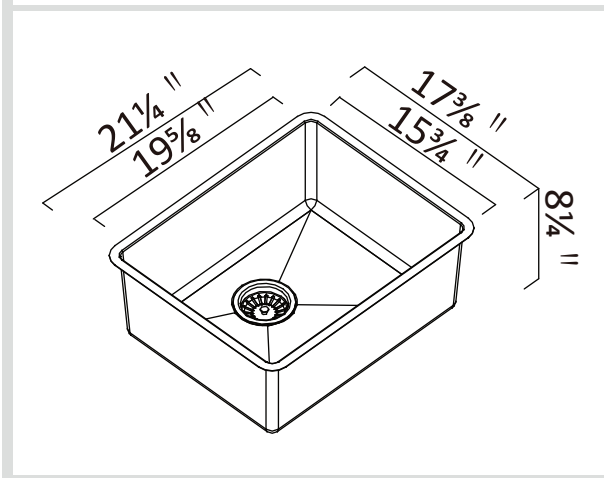

Dimensions

Specifications

Description	Single bowl, Sink
Overall Sink Size	21 1/4 " x 17 3/8 " x 8 1/4 " deep
Bowl Dimensions	19 3/8 " x 15 3/4 " x 8 1/4 " deep
Installation	Undermount
Thickness	18 ga
Material	Stainless steel SUS304

Installation

Fixings	Undermount clips supplied
Template	zomodo.ca/product/luc130u
Min Cabinet Size	24 "
Waste Holes	1 x 3 1/2 " round Compatible with waste disposal
Sealing Strip	N/A

Plumbing

Waste Fittings	1 x (3 1/2 " x 1 1/2 ") basket waste included

Packaging

Carton Type	5-Pack or Single Box Option
Gross Weight	5-Pack - 35 lbs Single Box - 7 lbs
Carton Size	5-Pack 23 3/8 " x 19 1/8 " x 17 1/4 "

SURFACE FINISH Satin	WASTE KIT 	MATERIAL Stainless Steel

INSTALLATION OPTIONS Undermount	PROFILE Corner

Zomodo Product Certification: All Zomodo pressed sinks and waste kits sold in Canada are CSA approved. All Zomodo sinks are tested and exceed the requirements of CSA standard ASME A112.19.3-2008/CSA B45.4-08 - Stainless steel plumbing fixtures. Our Waste kits are tested and exceed the requirements of cUPC Standard. Our faucets are tested and exceed both cUPC and CSA standards.