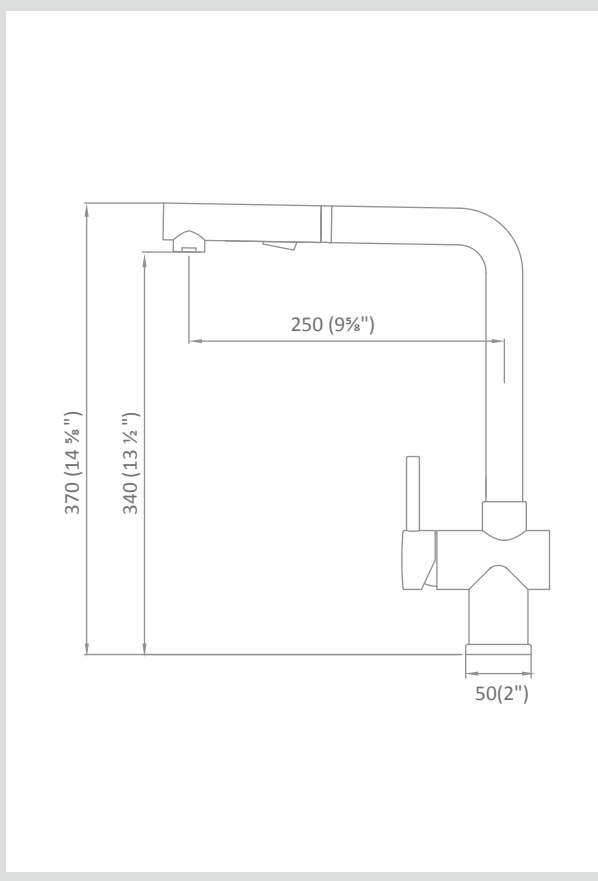

Dimensions