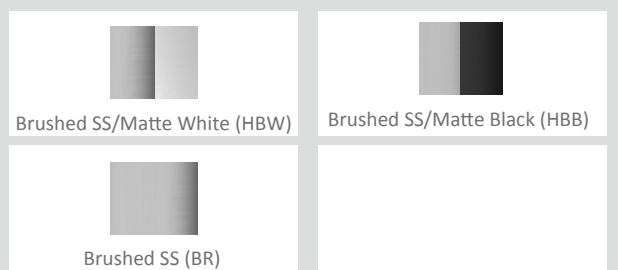

Finish Options

Specifications

Material	SUS 304 Stainless Steel
Cartridge	Ceramic Cartridge by Sedal
Aerator	1.8gpm @60psi
Certification	cUPC Certified hose, aerator & cartridge
Function	Pull-Out, Dual Function Stream & Spray

Installation

Fixings	Screw+Nut+Strengthening Plate

Packaging

Carton Type	Cardboard protection & Carton
Gross Weight	11Lbs
Carton Size	18 3/4" x 10" x 2 1/2"
Package	1

CERTIFICATION

CUT OUT HOLE

Zomodo Product Certification: All Zomodo pressed sinks and waste kits sold in Canada are CSA approved. All Zomodo sinks are tested and exceed the requirements of CSA standard ASME A112.19.3-2008/CSA B45.4-08 - Stainless steel plumbing fixtures. Our Waste kits are tested and exceed the requirements of cUPC Standard. Our faucets are tested and exceed both cUPC and CSA standards.