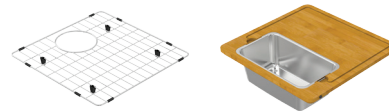

CRC762-K2 (Deluxe Kit)

Cube 32" Super Single

5-Pack Code: CRC762
Single Pack Code: CRC762-S