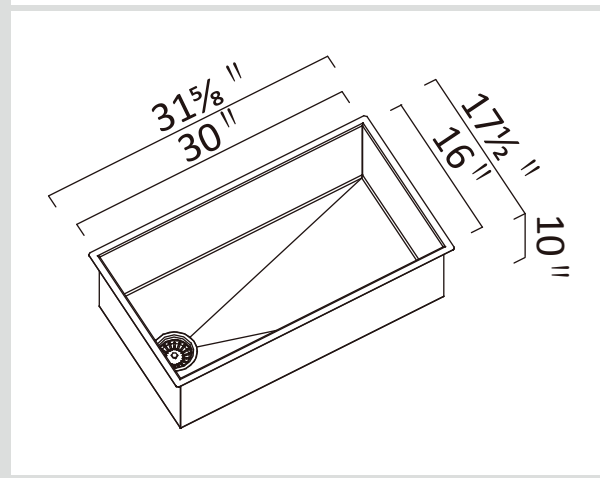

Dimensions

Specifications

Description	Single bowl, Sink
Overall Sink Size	31 5/8" x 17 1/2" x 10" deep
Bowl Dimensions	30" x 16" x 10" deep
Installation	Undermount
Thickness	18 ga
Material	Stainless steel SUS304

Installation

Fixings	Undermount clips supplied
Template	zomodo.ca/product/crc762
Min Cabinet Size	33/36"
Waste Holes	1 x 3 1/2" round Compatible with waste disposal
Sealing Strip	N/A

Plumbing

Waste Fittings	1 x (3 1/2" x 1 1/2") basket waste included

Packaging

Carton Type	5-Pack or Single Box Option
Gross Weight	5-Pack - 70 lbs Single Box - 14 lbs
Carton Size	5-Pack 33 3/8" x 19 7/8" x 18 7/8"

SURFACE FINISH Microbrush	WASTE KIT	MATERIAL SUS 304 Stainless Steel

INSTALLATION OPTIONS Undermount	PROFILE Vert Horiz

Zomodo Product Certification: All Zomodo pressed sinks and waste kits sold in Canada are CSA approved. All Zomodo sinks are tested and exceed the requirements of CSA standard ASME A112.19.3-2008/CSA B45.4-08 - Stainless steel plumbing fixtures. Our Waste kits are tested and exceed the requirements of cUPC Standard. Our faucets are tested and exceed both cUPC and CSA standards.