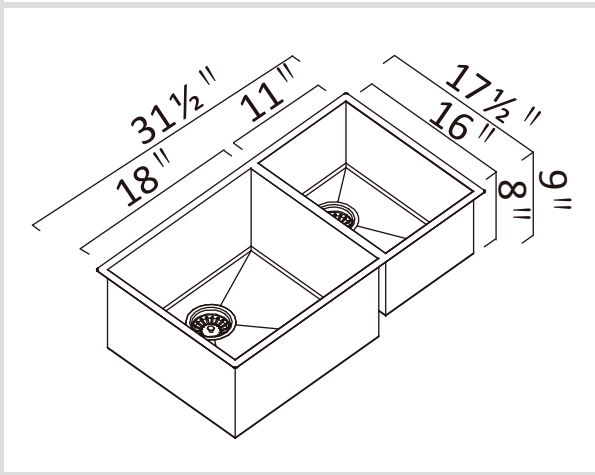

Dimensions

Specifications

Description	Double bowl, Sink
Overall Sink Size	31½ " x 17½ " x 9 " deep
Bowl Dimensions	18 " x 16 " x 9 " deep 11 " x 16 " x 8 " deep
Installation	Undermount
Thickness	18 ga
Material	Stainless steel SUS304

Installation

Fixings	Undermount clips supplied
Template	zomodo.ca/product/crc457d
Min Cabinet Size	33 "
Waste Holes	2 x 3½ " round Compatible with waste disposal
Sealing Strip	N/A

Plumbing

Waste Fittings	2 x (3½ " x 1½ ") basket waste included

Packaging

Carton Type	5-Pack or Single Box Option
Gross Weight	5-Pack - 77 lbs Single Box - 15 lbs
Carton Size	5-Pack 33 ¾ " x 19 ¾ " x 17¼ "

SURFACE FINISH Microbrush	WASTE KIT 3½ " / 1½ "	MATERIAL SUS 304 Stainless Steel

INSTALLATION OPTIONS Undermount	PROFILE Vert Horiz

Zomodo Product Certification: All Zomodo pressed sinks and waste kits sold in Canada are CSA approved. All Zomodo sinks are tested and exceed the requirements of CSA standard ASME A112.19.3-2008/CSA B45.4-08 - Stainless steel plumbing fixtures. Our Waste kits are tested and exceed the requirements of cUPC Standard. Our faucets are tested and exceed both cUPC and CSA standards.