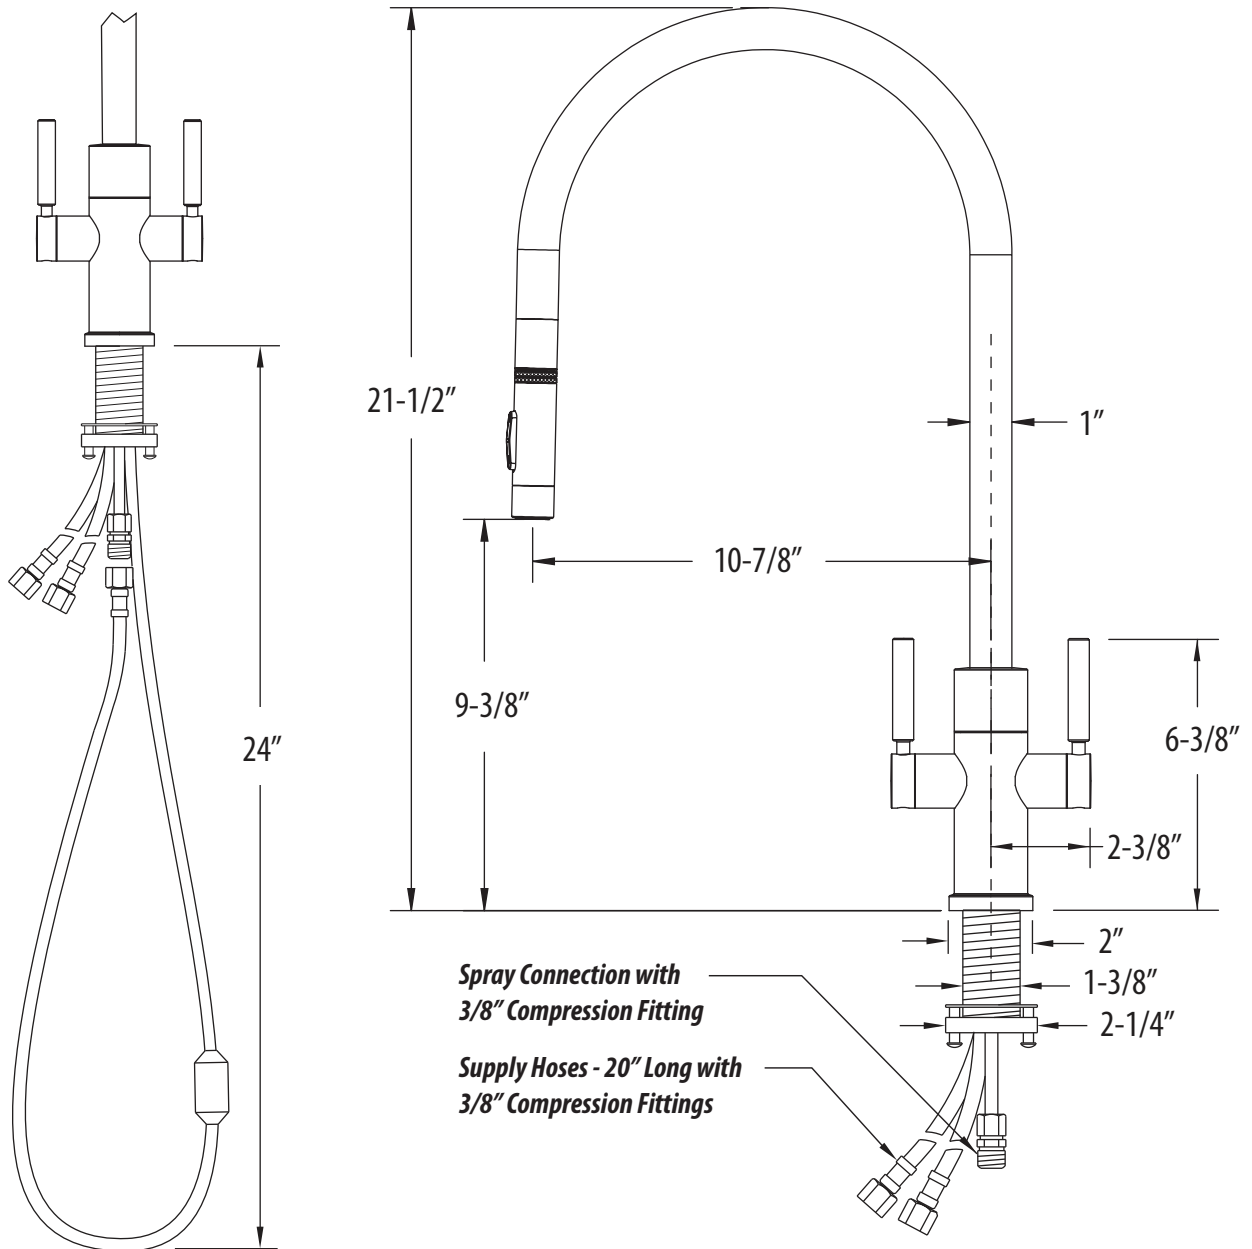

MODERN EXT. REACH TWO HANDLED PLP PULLDOWN / TOGGLE SPRAYER

9352

- **Max Counter Thickness 2-3/8"**
- **Minimum Install Hole Size 1-1/2"**

DIMENSIONS MAY VARY AND ARE SUBJECT TO CHANGE. NO RESPONSIBILITY IS ASSUMED FOR USE OF SUPERCEDED OR VOIDED DATA