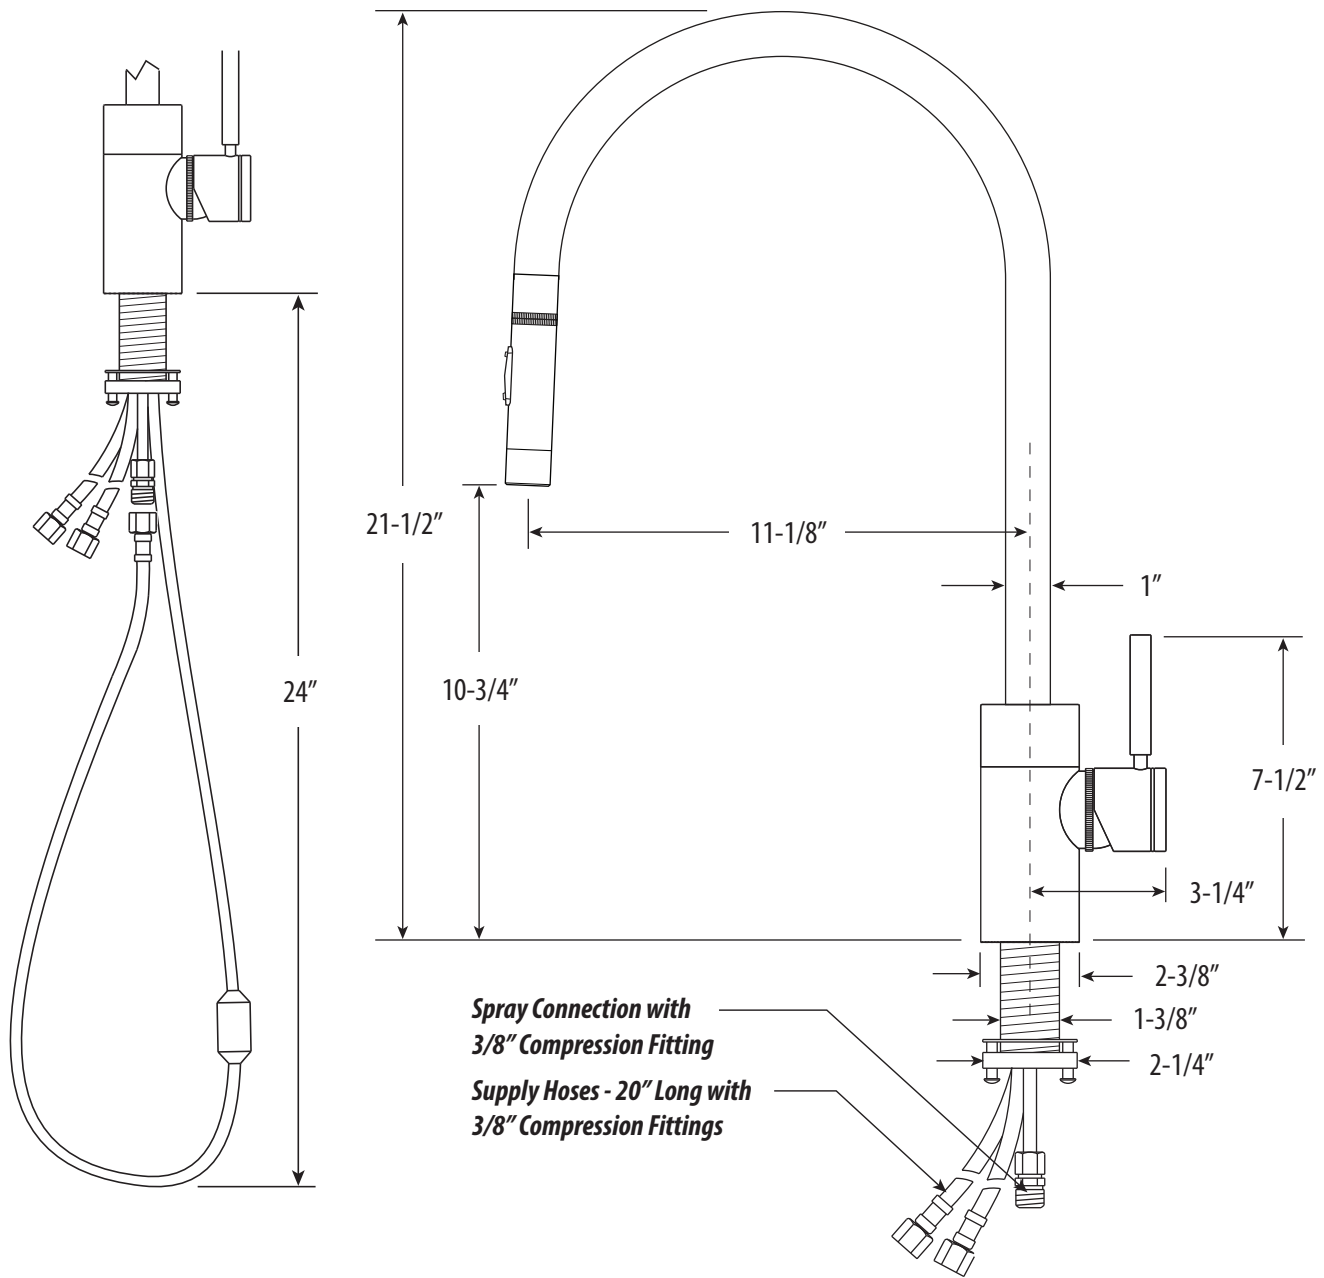

CONTEMPORARY EXTENDED REACH PLP PULLDOWN FAUCET / TOGGLE SPRAYER

5300

- MAX COUNTER THICKNESS 2-3/8"
- MINIMUM INSTALL HOLE SIZE 1-1/2"

DIMENSIONS MAY VARY AND ARE SUBJECT TO CHANGE. NO RESPONSIBILITY IS ASSUMED FOR USE OF SUPERCEDED OR VOIDED DATA