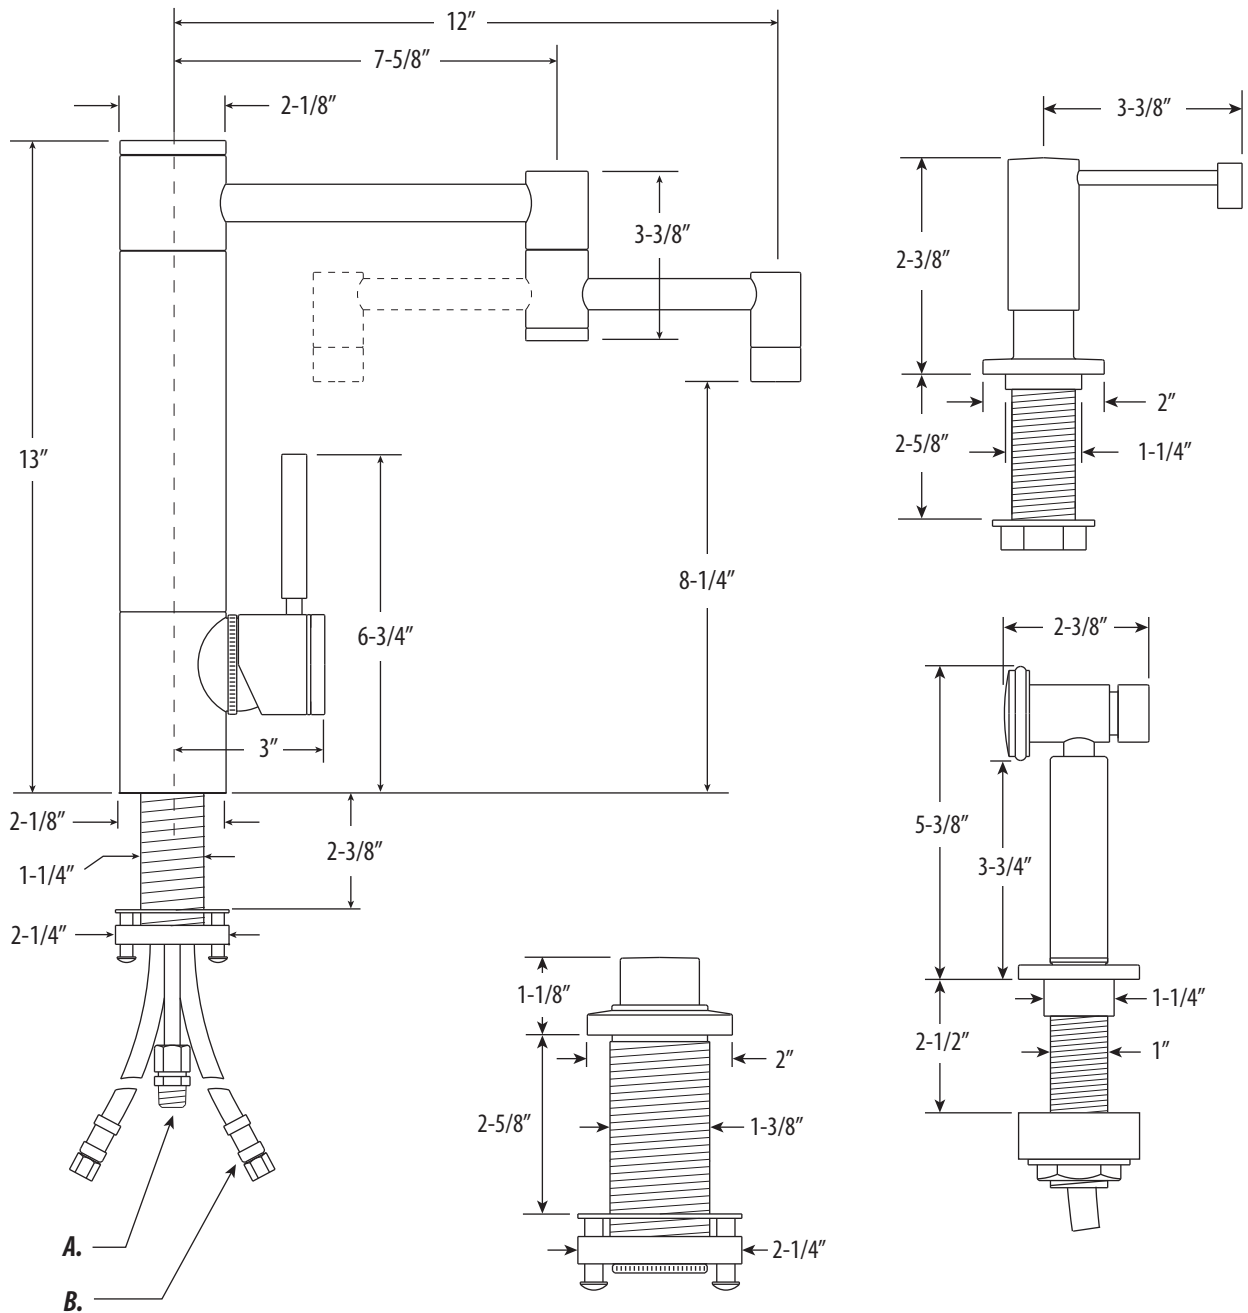

## HUNLEY KITCHEN FAUCET / 12" ARTICULATED SPOUT / 3PC. SUITE

# 3600-12-3

- MAX COUNTER THICKNESS 2-3/8"
- MINIMUM INSTALL HOLE SIZE 1-3/8"

- A. Side Spray Connection with 1/4" NPT Pipe Fitting
- B. Supply Hoses - 20" Long with 3/8" Compression Fittings

DIMENSIONS MAY VARY AND ARE SUBJECT TO CHANGE. NO RESPONSIBILITY IS ASSUMED FOR USE OF SUPERCEDED OR VOIDED DATA