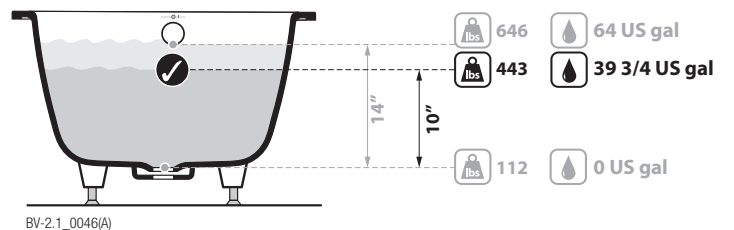

Kaldera 2 Undermount Or Drop-In Bathtub

KAL2-N-LH-SW-IO* / KAL2-N-RH-SW-IO* / KAL2-N-SW-IO

Recommended drain: K-13-xx

- All measurements subject to +/-5% tolerance
- IO = internal overflow hole
- KAL2 tubs with -LH and -RH in model number feature a tile flange for alcove installations

25
years

5
years

5 year warranty on drains
Garantie de 5 ans sur les drains
Garantía de 5 años para los drenajes

8
years