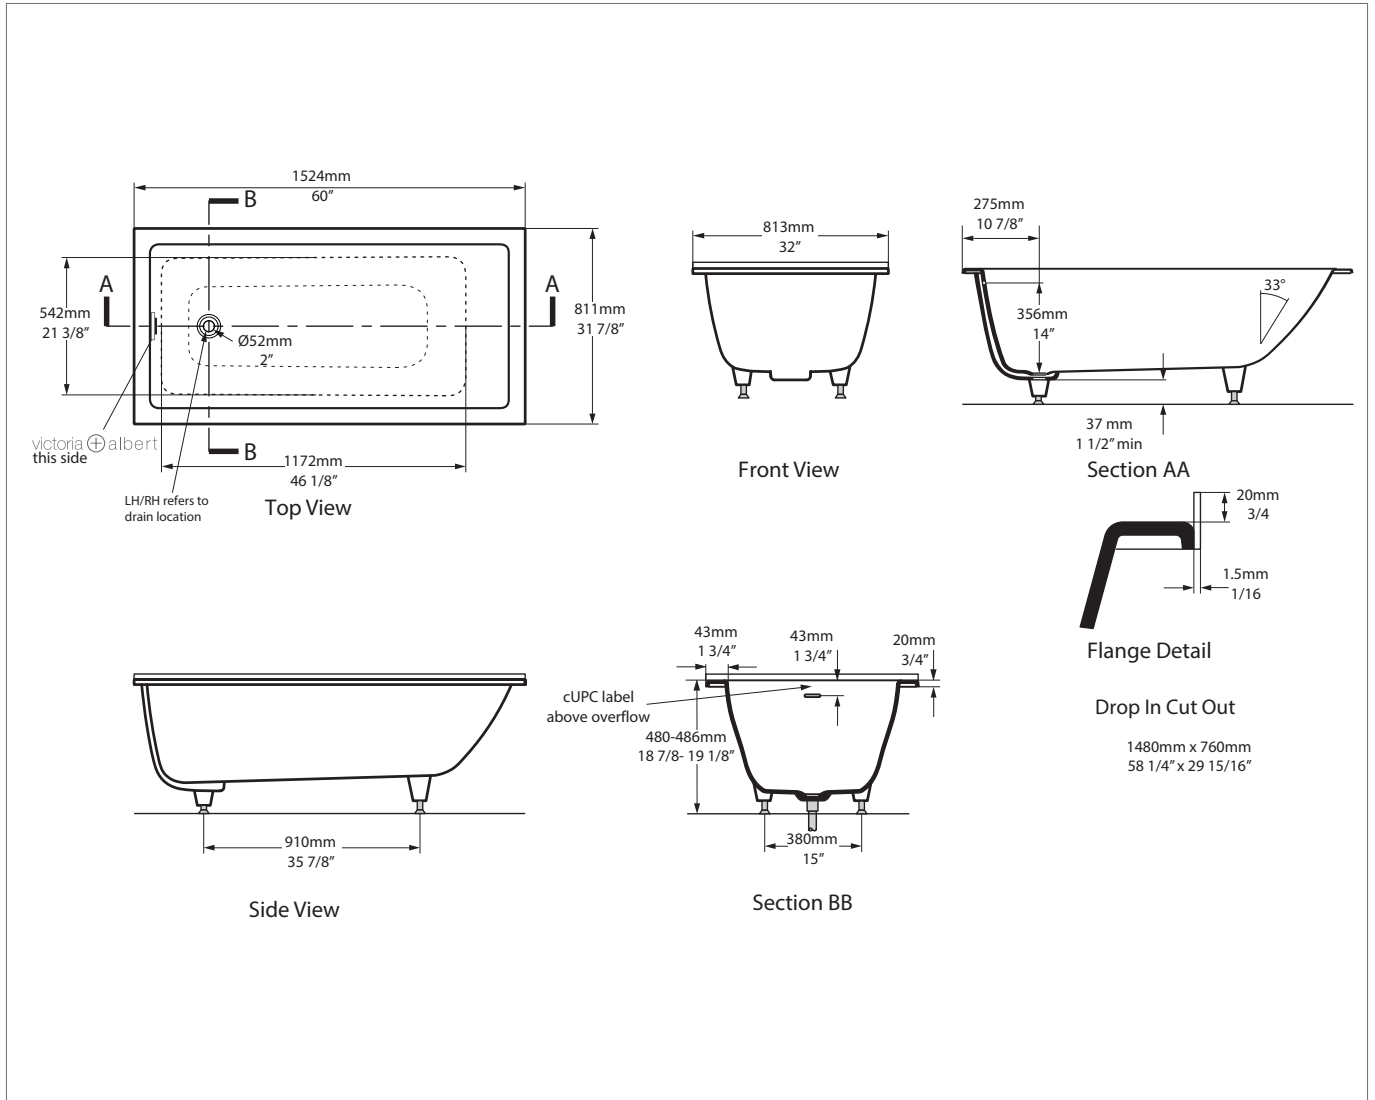

Kaldera 2 Undermount Or Drop-In Bathtub

KAL2-N-LH-SW-IO* / KAL2-N-RH-SW-IO* / KAL2-N-SW-IO

Recommended drain: K-13-xx

- All measurements subject to +/-5% tolerance
- IO = internal overflow hole
- KAL2 tubs with -LH and -RH in model number feature a tile flange for alcove installations

25
years

5
years

5 year warranty on drains
Garantie de 5 ans sur les drains
Garantía de 5 años para los drenajes

8
years