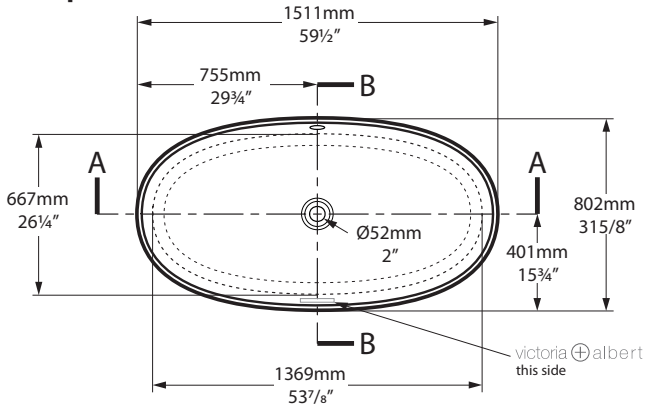

Related collections

Collections connexes / Colecciones relacionadas

ios 54

ios 80

Luxury backrest

ios

IOS-N-xx-OF / IOS-N-xx-NO

victoria  albert®

volcanic limestone baths

Top view

Front view

Side view

Section BB Shown with K51 waste kit

Section AA

*All measurements subject to +/-5% tolerance

l = 1511mm / 59 1/2"
w = 802mm / 31 5/8"
h = 600mm / 23 5/8"