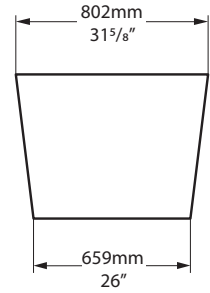

volcanic limestone baths

Top view

Front view

Side view

Section BB Shown with K51 waste kit

Section AA

*All measurements subject to +/-5% tolerance

l = 1511mm / 59 1/2"
w = 802mm / 31 5/8"
h = 600mm / 23 5/8"