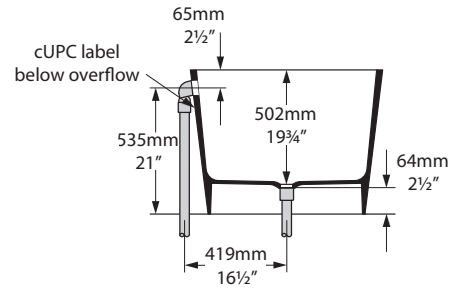

volcanic limestone baths

Top view

Front view

Side view

Section BB Shown with K51 waste kit

Section AA

*All measurements subject to +/-5% tolerance

l = 1511mm / 59 1/2"
w = 802mm / 31 5/8"
h = 600mm / 23 5/8"