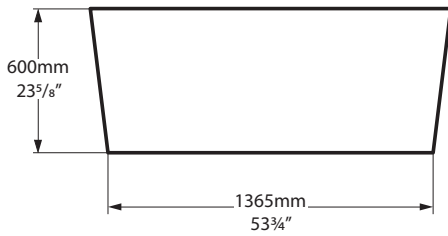

volcanic limestone baths

Top view

Front view

Side view

Section BB Shown with K51 waste kit

Section AA

*All measurements subject to +/-5% tolerance

l = 1511mm / 59 1/2"
w = 802mm / 31 5/8"
h = 600mm / 23 5/8"