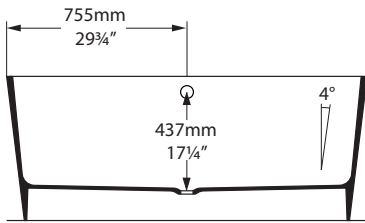

volcanic limestone baths

Top view

Front view

Side view

Section BB Shown with K51 waste kit

Section AA

*All measurements subject to +/-5% tolerance

l = 1511mm / 59 1/2"
w = 802mm / 31 5/8"
h = 600mm / 23 5/8"