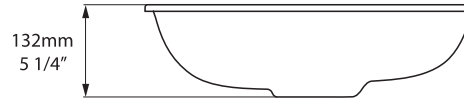

victoria  albert®

volcanic limestone baths

Top view

Side view

Front view

Section AA

*All measurements subject to +/-5% tolerance

l = 641mm / 25 1/4"
 w = 466mm / 18 3/8"
 h = 132mm / 5 1/4"