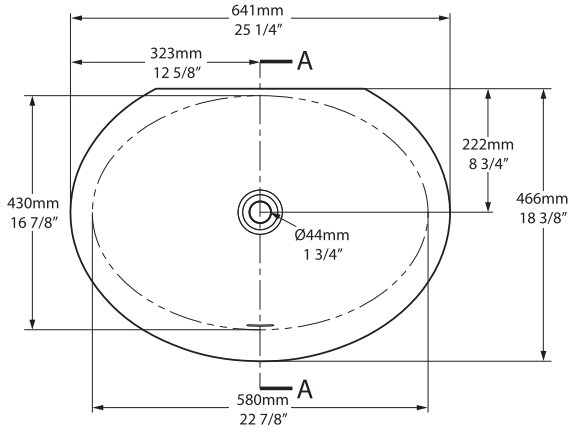

victoria  albert®

volcanic limestone baths

Top view

Side view

Front view

Section AA

*All measurements subject to +/-5% tolerance

l = 641mm / 25 1/4"
 w = 466mm / 18 3/8"
 h = 132mm / 5 1/4"