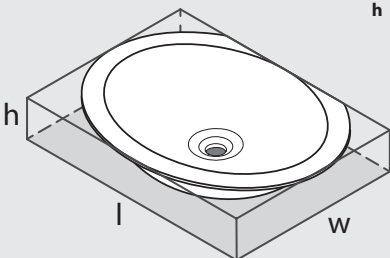

victoria  albert®

volcanic limestone baths

Top view

Side view

Front view

Section AA

*All measurements subject to +/-5% tolerance

l = 641mm / 25 1/4"
 w = 466mm / 18 3/8"
 h = 132mm / 5 1/4"