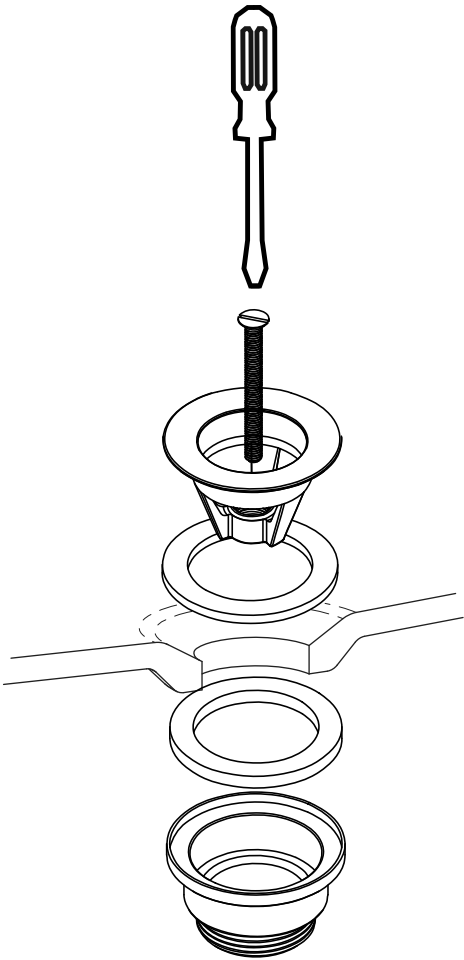

K24

1. Freeflow Insert
2. Cap
3. Centre Screw
4. Flip/Coin Captive Plug
5. Upper Body
6. Foam Washer
7. Rubber Washer
8. Lower Body
9. Rubber Washer (US Only)
10. Tube (US Only)
11. Nut (US Only)

K25

1. Centre Screw
2. Clicker Plug
3. Upper Body
4. Foam Washer
5. Runner Washer
6. Lower Body
7. Rubber Washer (US Only)
8. Tube (US Only)
9. Nut (US Only)

1

2

3

4(US Only)