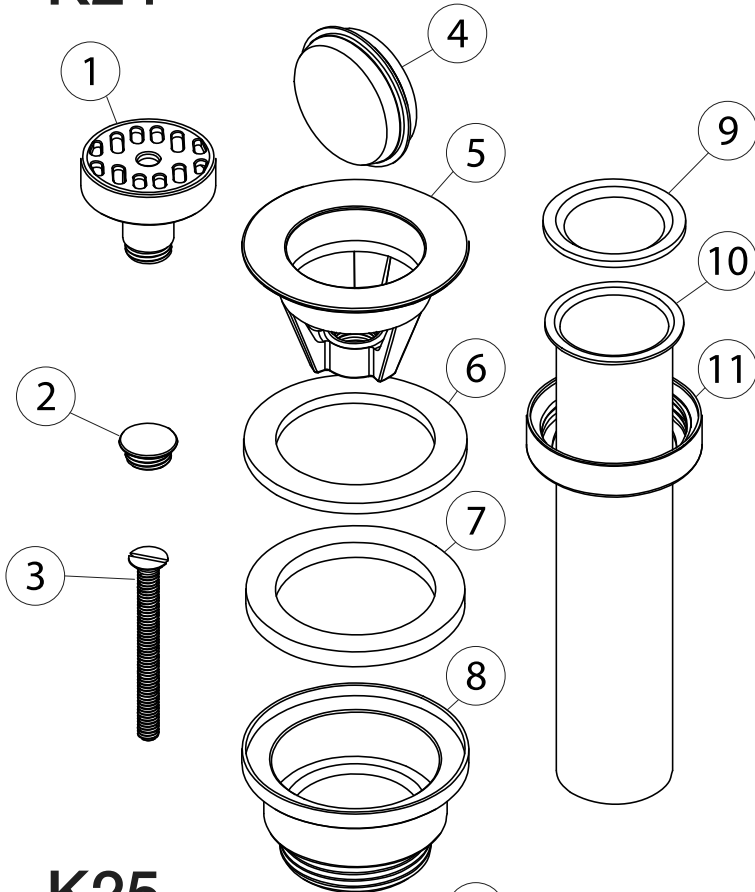

K24

1. Freeflow Insert
2. Cap
3. Centre Screw
4. Flip/Coin Captive Plug
5. Upper Body
6. Foam Washer
7. Rubber Washer
8. Lower Body
9. Rubber Washer (US Only)
10. Tube (US Only)
11. Nut (US Only)

K25

1. Centre Screw
2. Clicker Plug
3. Upper Body
4. Foam Washer
5. Runner Washer
6. Lower Body
7. Rubber Washer (US Only)
8. Tube (US Only)
9. Nut (US Only)

1

2

3

4(US Only)