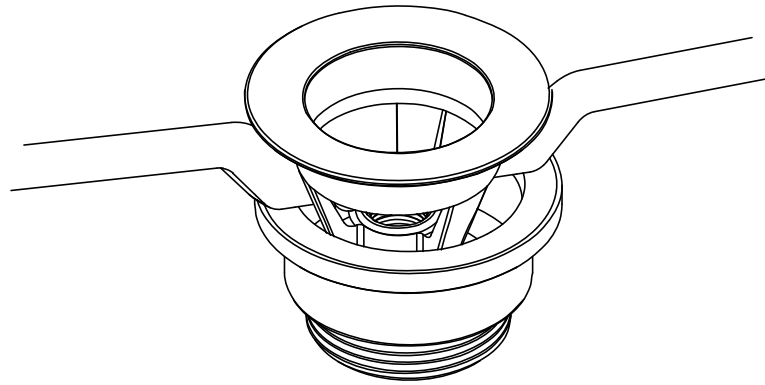

K24

1. Freeflow Insert
2. Cap
3. Centre Screw
4. Flip/Coin Captive Plug
5. Upper Body
6. Foam Washer
7. Rubber Washer
8. Lower Body
9. Rubber Washer (US Only)
10. Tube (US Only)
11. Nut (US Only)

K25

1. Centre Screw
2. Clicker Plug
3. Upper Body
4. Foam Washer
5. Runner Washer
6. Lower Body
7. Rubber Washer (US Only)
8. Tube (US Only)
9. Nut (US Only)

1

2

3

4(US Only)