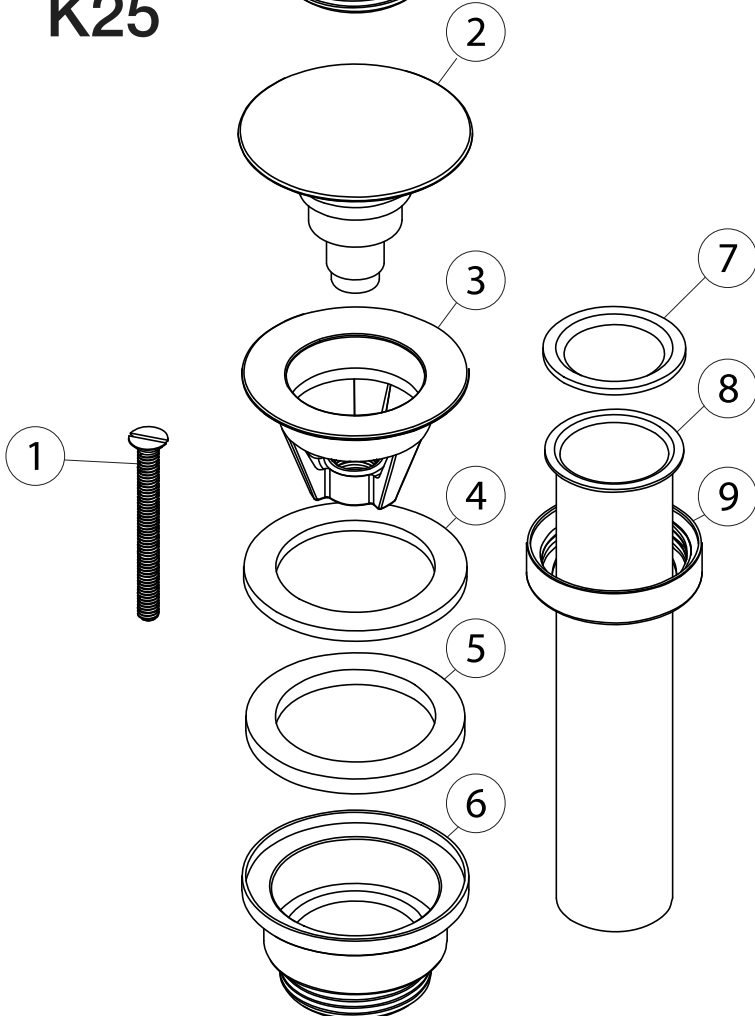

K24

1. Freeflow Insert
2. Cap
3. Centre Screw
4. Flip/Coin Captive Plug
5. Upper Body
6. Foam Washer
7. Rubber Washer
8. Lower Body
9. Rubber Washer (US Only)
10. Tube (US Only)
11. Nut (US Only)

K25

1. Centre Screw
2. Clicker Plug
3. Upper Body
4. Foam Washer
5. Runner Washer
6. Lower Body
7. Rubber Washer (US Only)
8. Tube (US Only)
9. Nut (US Only)

1

2

3

4(US Only)