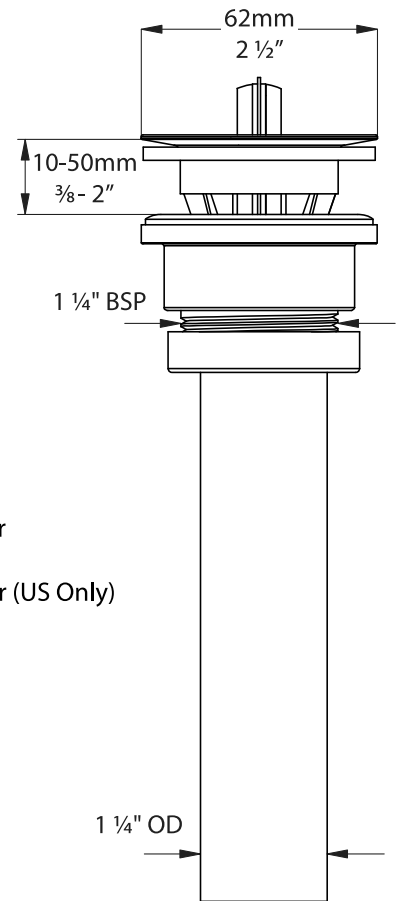

K24

1. Freeflow Insert
2. Cap
3. Centre Screw
4. Flip/Coin Captive Plug
5. Upper Body
6. Foam Washer
7. Rubber Washer
8. Lower Body
9. Rubber Washer (US Only)
10. Tube (US Only)
11. Nut (US Only)

K25

1. Centre Screw
2. Clicker Plug
3. Upper Body
4. Foam Washer
5. Runner Washer
6. Lower Body
7. Rubber Washer (US Only)
8. Tube (US Only)
9. Nut (US Only)

1

2

3

4(US Only)