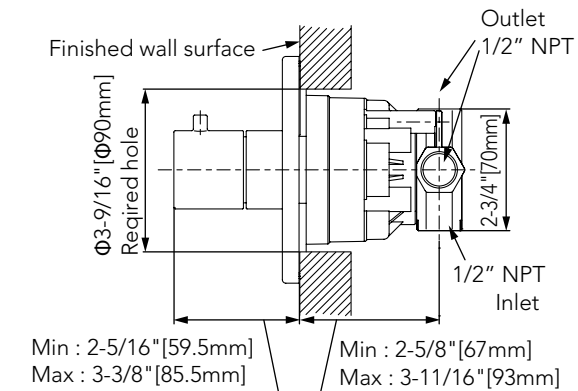

Three-Way Diverter Trim with Off - Square

SPECIFICATIONS

Material	Brass
Warranty	Limited Lifetime (Residential Use) One Year (Commercial Use)
Shipping Weight	1.45 lbs
Shipping Dimensions	7" x 6-3/8" x 5-1/8"

INSTALLATION NOTES

VALVE REQUIRED: TBN01101U 3-way diverter valve with off (sold separately).

DIMENSIONS

TOTO

Ph: (888) 295-8134 | Fax: (800) 699-4889 | www.totousa.com | © TOTO USA

These dimensions and specifications are subject to change without notice