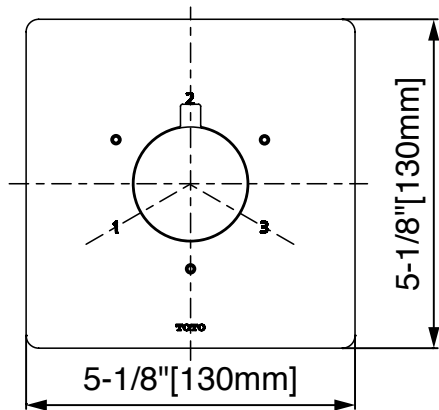

Three-Way Diverter Trim with Off - Square

SPECIFICATIONS

Material	Brass
Warranty	Limited Lifetime (Residential Use) One Year (Commercial Use)
Shipping Weight	1.45 lbs
Shipping Dimensions	7" x 6-3/8" x 5-1/8"

INSTALLATION NOTES

VALVE REQUIRED: TBN01101U 3-way diverter valve with off (sold separately).

DIMENSIONS

TOTO

Ph: (888) 295-8134 | Fax: (800) 699-4889 | www.totousa.com | © TOTO USA

These dimensions and specifications are subject to change without notice