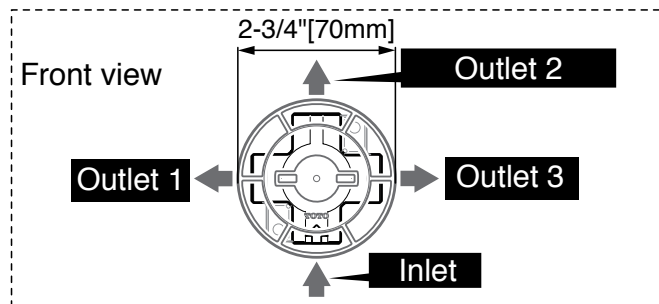

PRODUCT SPECIFICATION

Product shall be TOTO Model TBV02102U#____.
Product shall require TBN01101U 3-way diverter valve with off (sold separately). Product shall have 3 positive shut-off positions.

TBV02102U

Three-Way Diverter Trim with Off - Square

SPECIFICATIONS

Material	Brass
Warranty	Limited Lifetime (Residential Use) One Year (Commercial Use)
Shipping Weight	1.45 lbs
Shipping Dimensions	7" x 6-3/8" x 5-1/8"

INSTALLATION NOTES

VALVE REQUIRED: TBN01101U 3-way diverter valve with off (sold separately).

DIMENSIONS

TOTO

Ph: (888) 295-8134 | Fax: (800) 699-4889 | www.totousa.com | © TOTO USA

These dimensions and specifications are subject to change without notice