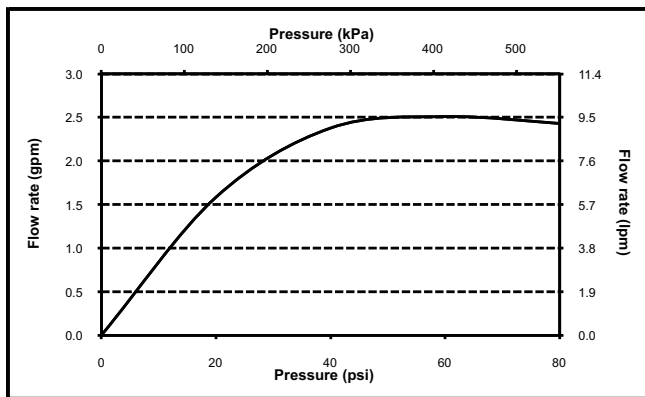

TS301A55 & TS301A65

Traditional Series B Multi-Spray Showerhead

SPECIFICATIONS

- Warranty Lifetime Limited Warranty (Residential Use)
  One Year (Commercial Use)
- Material Brass / Plastics
- Shipping Weight TS301A55: 1.0 lbs.
  TS301A65: 1.1 lbs.
- Shipping Dimensions TS301A55 & TS301A65:
  3-1/2"L x 5-3/4"W x 6-3/4"H
- Maximum Flow Rate 2.5 gpm (9.5 lpm)

INSTALLATION NOTES

OPTIONAL SHOWERHEAD COMPONENT:
TS301N6: Shower Arm 6" sold separately.

TOTO®

These dimensions and specifications are subject to change without notice