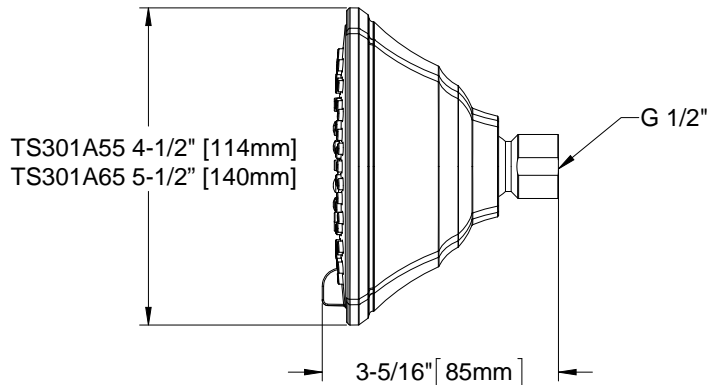

- Meets or exceeds ASME A112.18.1/CSA B125.1
- Certifications: IAPMO(cUPC), State of Massachusetts and others
- Code Compliance: UPC, IPC, NSPC, NPC Canada, and others

PRODUCT SPECIFICATION

The multi-spray showerhead shall have a maximum flow rate of 2.5 gpm (9.5 lpm). TS301A55 shall have a 4-1/2" showerhead and a 4" diameter spray face. TS301A65 shall have a 5-1/2" showerhead and a 5" diameter spray face. Product shall have 5 multifunction spray modes. Spray modes shall be spray, spray and massage combo, massage, mist and pause. Product shall have rubber nozzles to prevent limescale build up. Product shall be TOTO Model TS301A____ #____.

TS301A55: Traditional Series B Multi-Spray Showerhead 4-1/2"

Please note the following component is sold separately:

TS301N6: Shower Arm 6"

TS301A55 & TS301A65

Traditional Series B Multi-Spray Showerhead

SPECIFICATIONS

- Warranty Lifetime Limited Warranty (Residential Use)
One Year (Commercial Use)
- Material Brass / Plastics
- Shipping Weight TS301A55: 1.0 lbs.
TS301A65: 1.1 lbs.
- Shipping Dimensions TS301A55 & TS301A65:
3-1/2"L x 5-3/4"W x 6-3/4"H
- Maximum Flow Rate 2.5 gpm (9.5 lpm)

INSTALLATION NOTES

OPTIONAL SHOWERHEAD COMPONENT:
TS301N6: Shower Arm 6" sold separately.

TOTO®

These dimensions and specifications are subject to change without notice