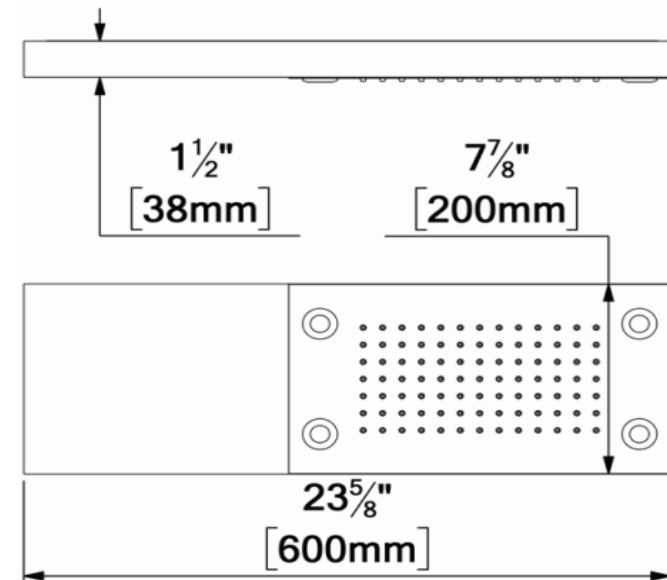

WTS3L-CR

SPECIFICATION

- Shower head wall-mounted stainless steel
- LED lights (4x) powered with turbine generator when the shower head is working (without electricity)
- Silicone anti-limestone nozzles
- Shower head flow rate: 9.5L/min [2.5 gpm] @60psi
- Inlet ½in female
- Limited lifetime warranty
- 5 years warranty on lighting system

FINISHES AVAILABLE

- Refer to the catalog for available finishes

CERTIFICATION

- ASME 112.118.1 / CSA B125.1

For more information about the product or before proceeding to any installation please consult the guide.
Products covered by a limited lifetime warranty against all manufacturing defects.

SPÉCIFICATION

- Tête de douche murale en acier inoxydable
- Lumières DEL (4x) alimentées avec turbine génératrice lors du fonctionnement de la tête de douche (sans électricité)
- Buses en silicone anti-calcaire
- Débit tête de douche: 9.5L/min [2.5 gpm] @60psi
- Garantie à vie limitée
- Garantie de 5 ans sur le système de lumières

FINIS DISPONIBLE

Se référer au catalogue pour les finis disponible

CERTIFICATION

ASME 112.118.1 / CSA B125.1

Pour plus d'information sur le produit ou avant de procéder à toute installation veuillez consulter le guide.
Produits couverts par une garantie à vie limitée contre tout défaut de fabrication.

The product may vary slightly from its dimension and appearance.

Les dimensions et l'aspect du produit peuvent varier légèrement de l'illustration