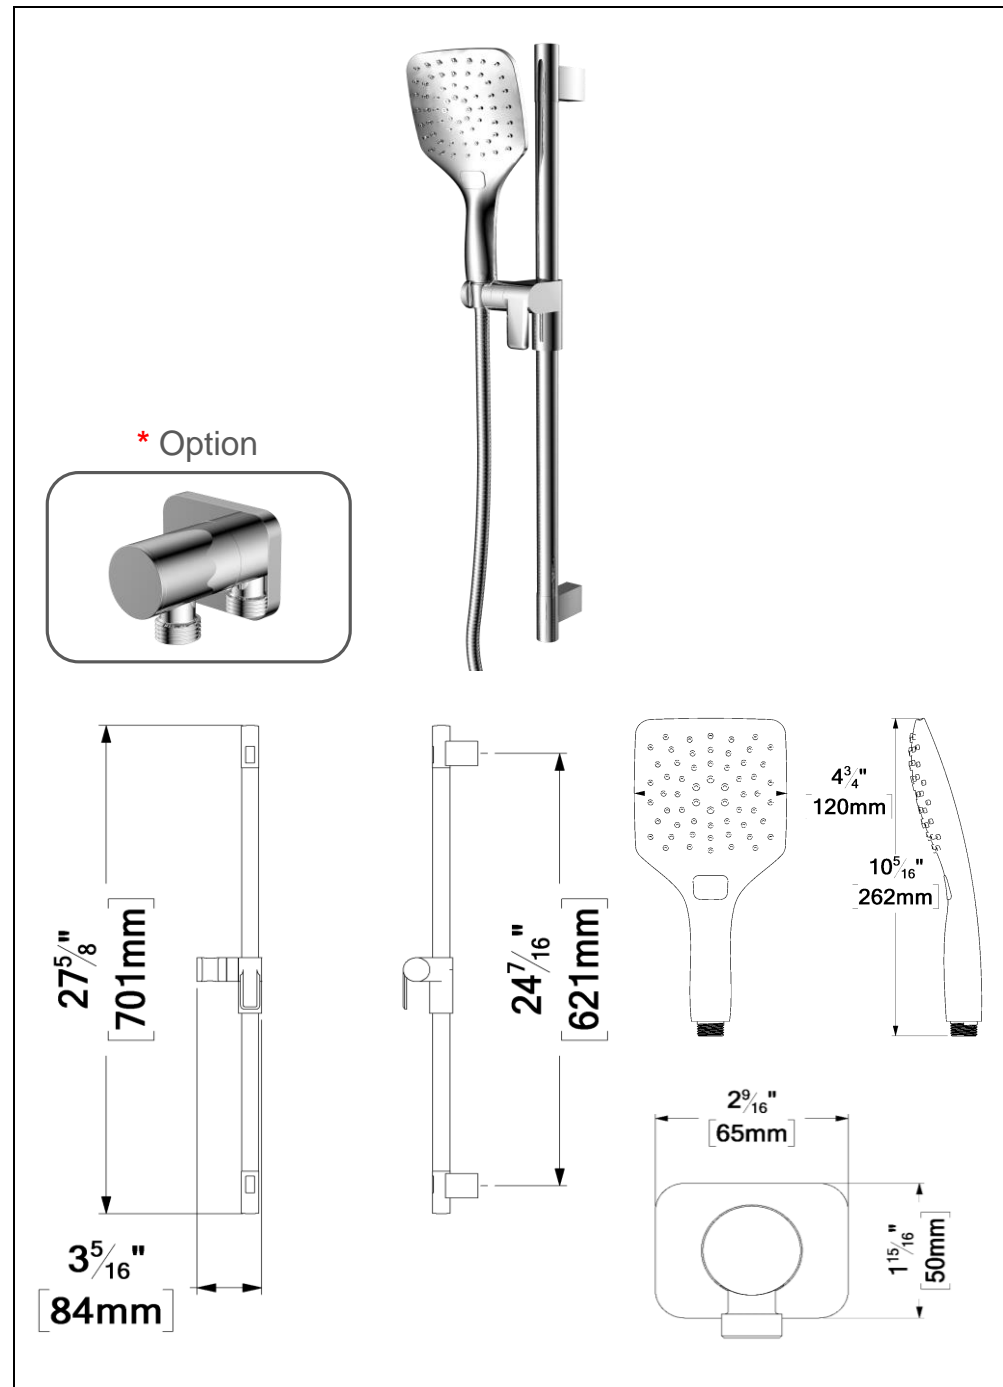

The product may vary slightly from its dimension and appearance.
 Les dimensions et l'aspect du produit peuvent varier légèrement de l'illustration

BS-308-XX

SPECIFICATION

- Spout
- Made of solid brass
- Slip-fit installation
- Flow rate: 25L/min [6.6 gpm] @60psi
- Inlet ½in female NPT
- Limited lifetime warranty