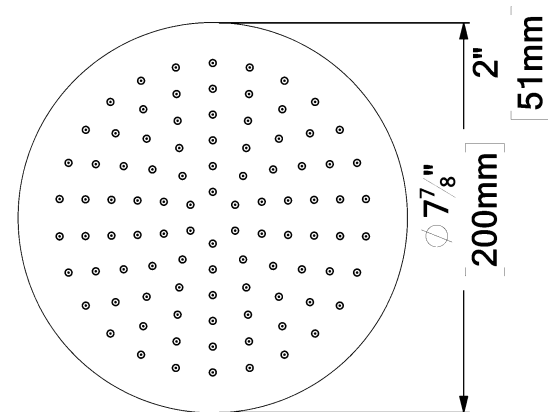

CSH-08-R-XX

SPECIFICATION

- Recessed stainless steel shower head
- EasyClips installation system
- Dimensions: Dia. 20cm [8in]
- Thickness: 2mm
- 96 Anti-limestone silicone nozzle
- Inlet 1/2in female
- Flow rate: 7.6 L/min [2.0 gpm] @60psi
- Limited lifetime warranty

SPÉCIFICATION

- Tête de douche en acier inoxydable encastrée
- Installation rapide EasyClips
- Dimensions: Dia. 20cm [8po]
- Épaisseur: 2mm
- 96 buses en silicone anti-calcaire
- Débit: 7.6 L/min [2.0 gpm] @60psi
- Garantie à vie limitée

Installation *EasyClips*

The product may vary slightly from its dimension and appearance.
 Les dimensions et l'aspect du produit peuvent varier légèrement de l'illustration