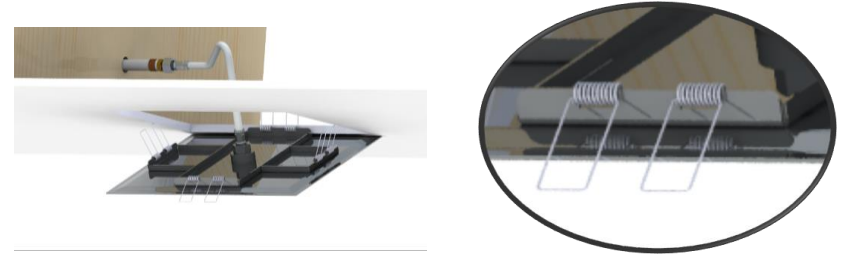

CSH-08-R-XX

SPECIFICATION

- Recessed stainless steel shower head
- EasyClips installation system
- Dimensions: Dia. 20cm [8in]
- Thickness: 2mm
- 96 Anti-limestone silicone nozzle
- Inlet 1/2in female
- Flow rate: 7.6 L/min [2.0 gpm] @60psi
- Limited lifetime warranty

SPÉCIFICATION

- Tête de douche en acier inoxydable encastrée
- Installation rapide EasyClips
- Dimensions: Dia. 20cm [8po]
- Épaisseur: 2mm
- 96 buses en silicone anti-calcaire
- Débit: 7.6 L/min [2.0 gpm] @60psi
- Garantie à vie limitée

Installation *EasyClips*

The product may vary slightly from its dimension and appearance.
 Les dimensions et l'aspect du produit peuvent varier légèrement de l'illustration