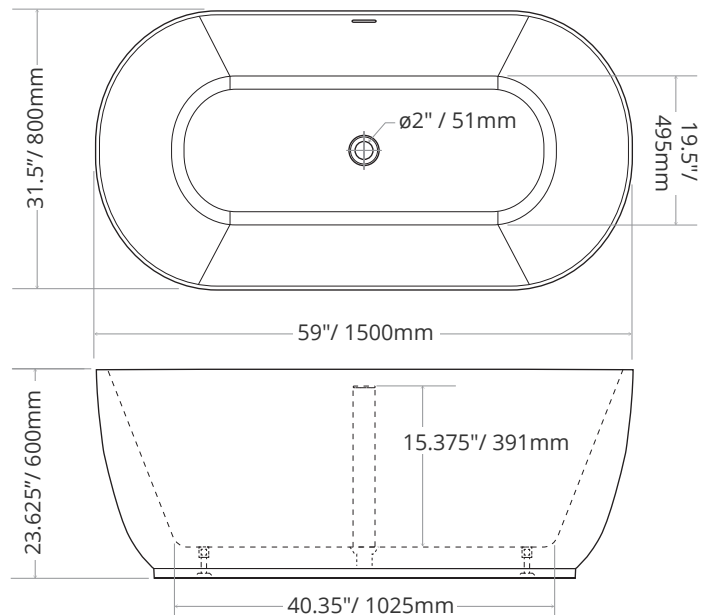

Wilkins

ITEM # THS-B28-60

Length 59" / 1500mm
Width 31.5" / 800mm
Height 23.625" / 600mm
Tolerance +/- 0.25" / 6mm

Water Depth 15.375" / 391 mm
Water Cap. ~40 gal (US) / 152L
Weight 100lb / 45kg

Materials Acrylic, Fiberglass, Wood, Steel
Colour Brilliant White
Finish High Gloss

Overflow Integral, Finished Slot
Installation Freestanding
Drain Assembly Sold Separately

COMPATIBLE WITH

Drain Assembly

- # THS-AC-01-PC Chrome
- # THS-AC-01-BL Matte Black
- # THS-AC-01-BN Brushed Nickel
- # THS-AC-01-WH White

T.H. Smith products are largely manufactured by hand. This results in slight variations in overall product dimensions from technical specifications. In general, variances are no more than 1/4" (6mm), but they can be larger. We recommend that you have your bathtub on-site prior to performing any rough-ins or plumbing.

In keeping with our policy of continuing product improvement, T.H. Smith Co. reserves the right to change product specifications without notice. Please ensure you have the latest edition of this specification by visiting thsmith.com or by using the QR code on this document.