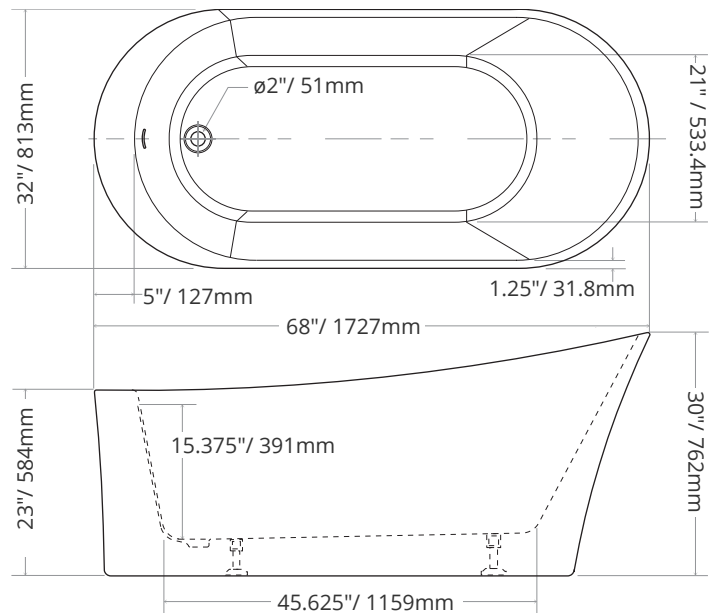

COMPATIBLE WITH

Drain Assembly

THS-AC-01-PC Chrome
THS-AC-01-BL Matte Black
THS-AC-01-BN Brushed Nickel
#THS-AC-01-WH White

T.H. Smith products are largely manufactured by hand. This results in slight variations in overall product dimensions from technical specifications. In general, variances are no more than 1/4" (6mm), but they can be larger. We recommend that you have your bathtub on-site prior to performing any rough-ins or plumbing.

In keeping with our policy of continuing product improvement, T.H. Smith Co. reserves the right to change product specifications without notice. Please ensure you have the latest edition of this specification by visiting thsmith.com or by using the QR code on this document.