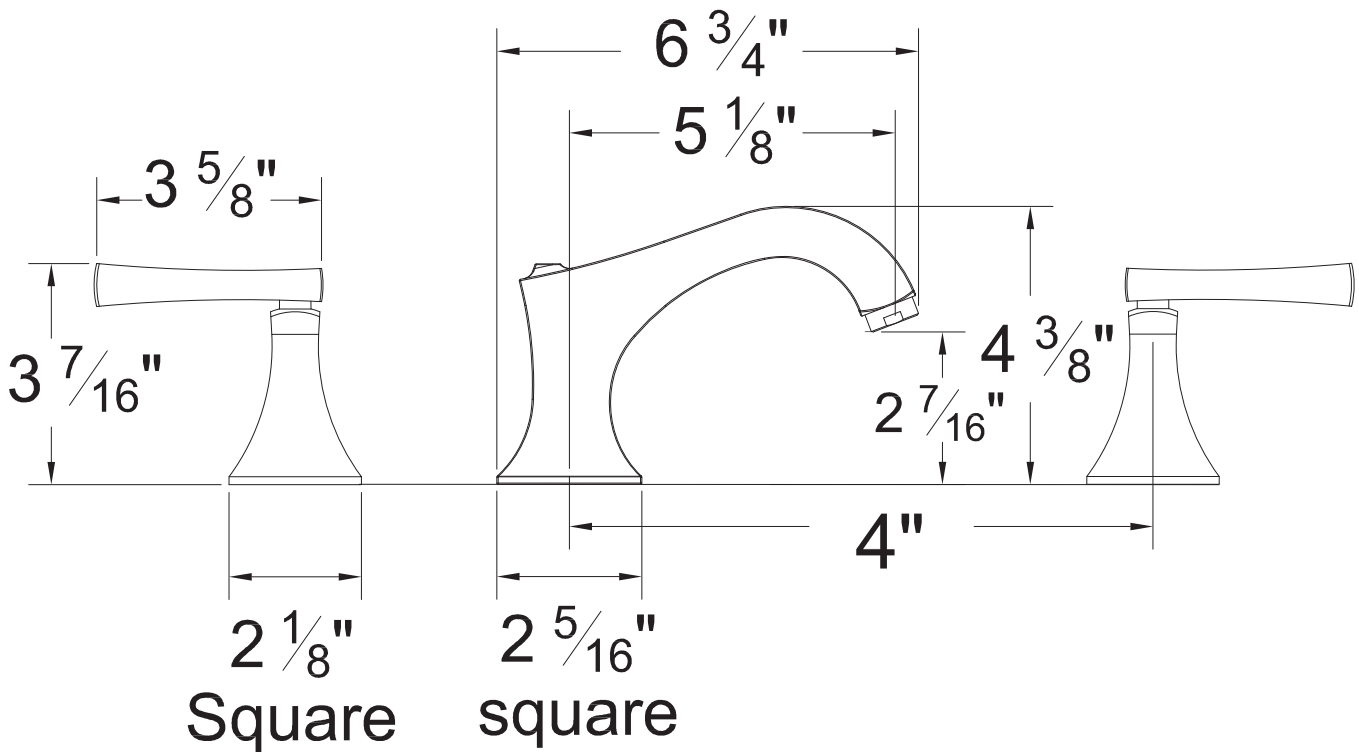

**PRODUCT SPECIFICATION SHEET**

**ITEM # 9220ED**  
**Widespread lavatory set**

- “ED” style handles
- Includes pop-up drain assembly
- Solid brass
- 1/4 turn ceramic disk cartridge
- 1.2 GPM (CALGreen Compliant)
- Pre-assembled handles and valves
- 22 finishes available

The measurements shown are for reference only. Products and specifications shown are subject to change without notice.

www.santecfaucet.com | P: 310.542.0063 F: 310.542.5681