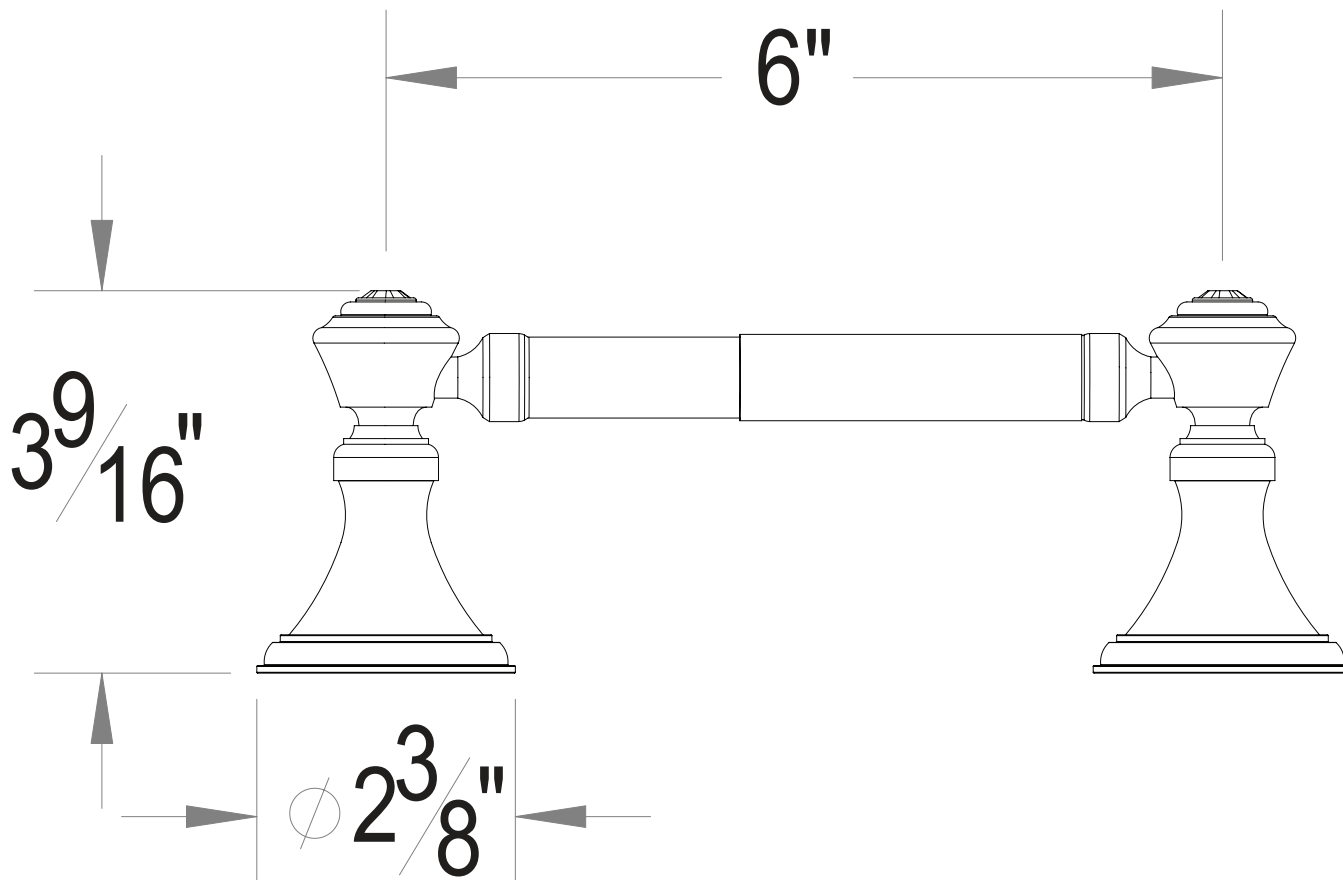

PRODUCT SPECIFICATION SHEET

ITEM # 9565KT Paper holder

- Matches KT handles

The measurements shown are for reference only. Products and specifications shown are subject to change without notice.

www.santecfaucet.com | P: 310.542.0063 F: 310.542.5681