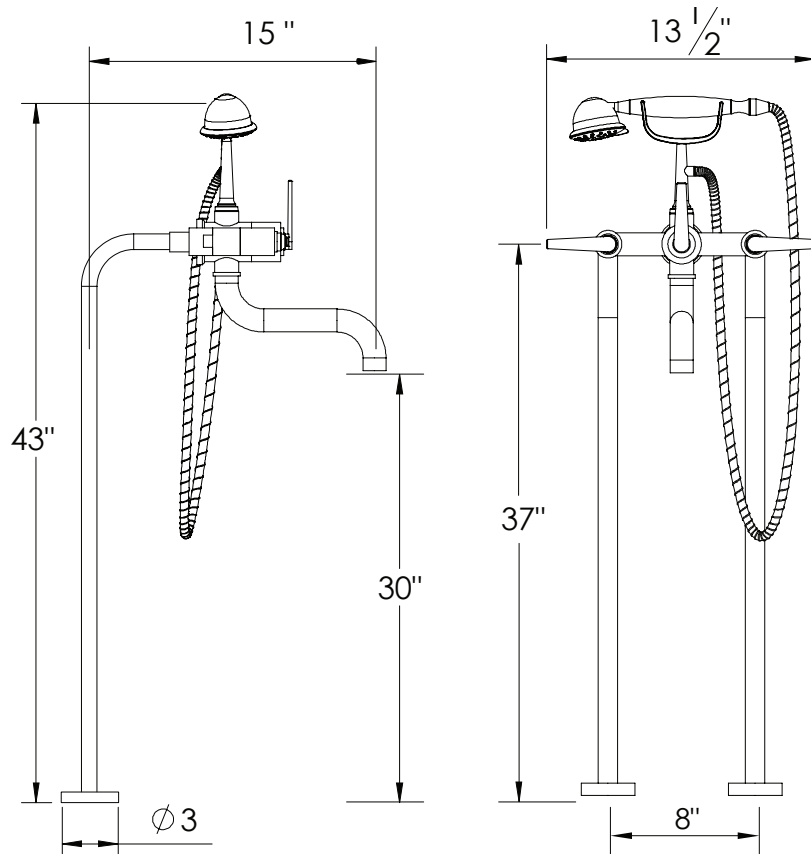

PRODUCT SPECIFICATION SHEET

ITEM # 7050KL

Floor mount tub filler with multifunction hand shower

- 9 GPM
- ROUGH INCLUDED
- Multifunction hand shower
- Hand shower hose 57" long
- Hand shower is 2.0 GPM

The measurements shown are for reference only. Products and specifications shown are subject to change without notice.

www.santecfaucet.com | P: 310.542.0063 F: 310.542.5681