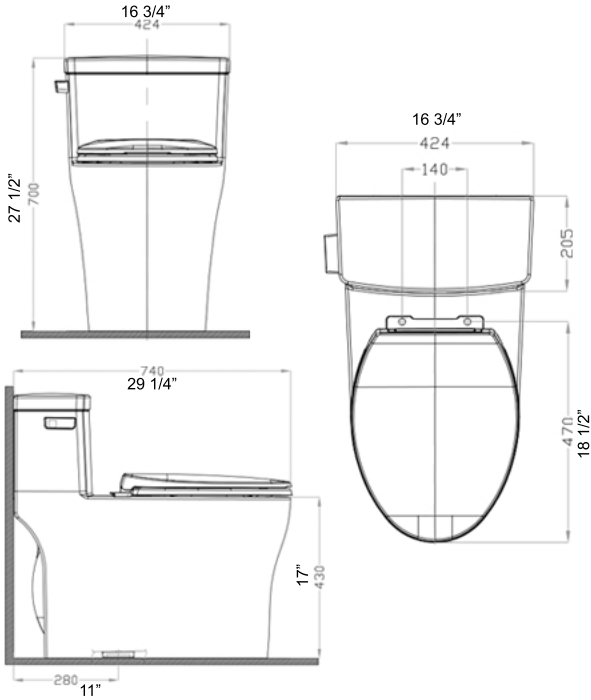

STUDIOLUX

SLT600

ONE-PIECE TOILET

FEATURES

- Dimensions L 29 1/4 x W 16 3/4 x H 27 1/2
- Weight 120 lbs
- Material Finish Virteous China
- Color White (Polish Chrome Tank Lever)
- Water Consumption Single Flush 1.28 GPF (4.1L)
- Configuration Elongated Bowl
ADA Height
Siphon Jet Flush Action
One Piece Toilet

CODES AND STANDARDS

ASME A112.19.2-2013/CSA B45.1-13, ASSE 1002
 PREMIUM High-Efficiency toilet (HET)
 MAP RATING HIGHLY RECOMMENDED FLUSH PERFORMANCE
 EPA WaterSense®

DETAILS

Slow close quick release seat included. Polish Chrome tank lever standard. One piece skirted design with Micro Shield™ anti microbial glaze.

All drawings contain the necessary measurements which are subject to standard tolerances. They are stated in inches and are non-binding. Exact measurements in particular for customized installation scenarios