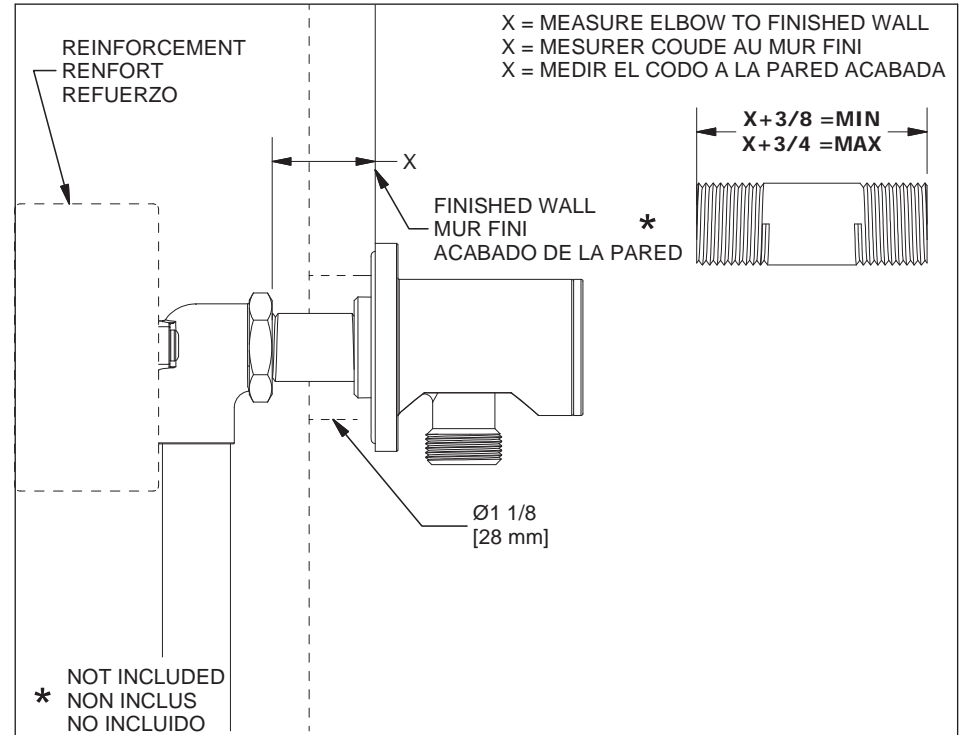

pro

Installation guide / Guide d'installation / Guía de Instalación

Before beginning the installation:

Read all instructions.
Purge the water supply system before connecting it to the faucet.

Avant de commencer l'installation: